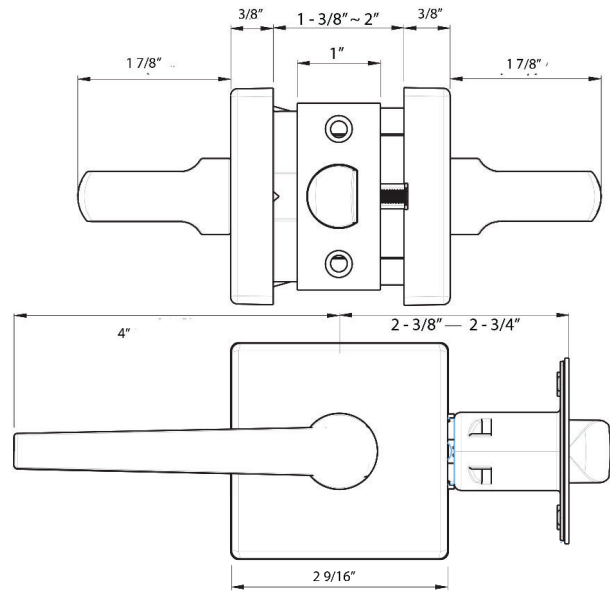

# DELANEY® LEVERS GRADE 3

### Specifications

<b>Door Prep</b>	Cross bore: 2-1/8" Edge bore: 1" Latch face: 1" x 2-1/4"	<b>Latches</b>	Entrance: 2-3/8" & 2-3/4" 6-way adjustable (9045R) Passage/Privacy: 2-3/8" & 2-3/4" 6-way adjustable (9046R) Faceplate: 1" x 2-1/4" round corner Bolt: 1/2" throw
<b>Backset</b>	Fits 2-3/8" and 2-3/4"	<b>Strikes</b>	1-3/4" x 2-1/4" full lip round corner (9103)
<b>Door Thickness</b>	1-3/8" ~ 1-3/4" door standard	<b>Wood Screws</b>	Combination screws that suit both wood or metal door mounting
<b>Cylinder</b>	KW1 5-pin <b>standard</b> SC1 5-Pin optional. Entries packed KA5	<b>Door Handing</b>	Not Required

Model	Function	WT/ CTN	CTN QTY		US15 Satin Nickel	US26 Polished Chrome	US19 Black
500T - TA	Entrance	26 Lbs	20 Pcs	Item No.	D20220S	D20226S	D20229S
				List Price			
500TP - TA	Push Button Entrance (Panic Proof)	26 Lbs	20 Pcs	Item No.	D20220PS	D20226PS	D20229PS
				List Price			
501T - TA	Passage	23 Lbs	20 Pcs	Item No.	D24220S	D24226S	D24229S
				List Price			
502T - TA	Privacy	24 Lbs	20 Pcs	Item No.	D22220S	D22226S	D22229S
				List Price			
502TP - TA	Push Button Privacy (Panic Proof)	24 Lbs	20 Pcs	Item No.	D22220PS	D22226PS	D22229PS
				List Price			
515 - TA	Dummy	15 Lbs	20 Pcs	Item No.	D25220S	D25226S	D25229S
				List Price			