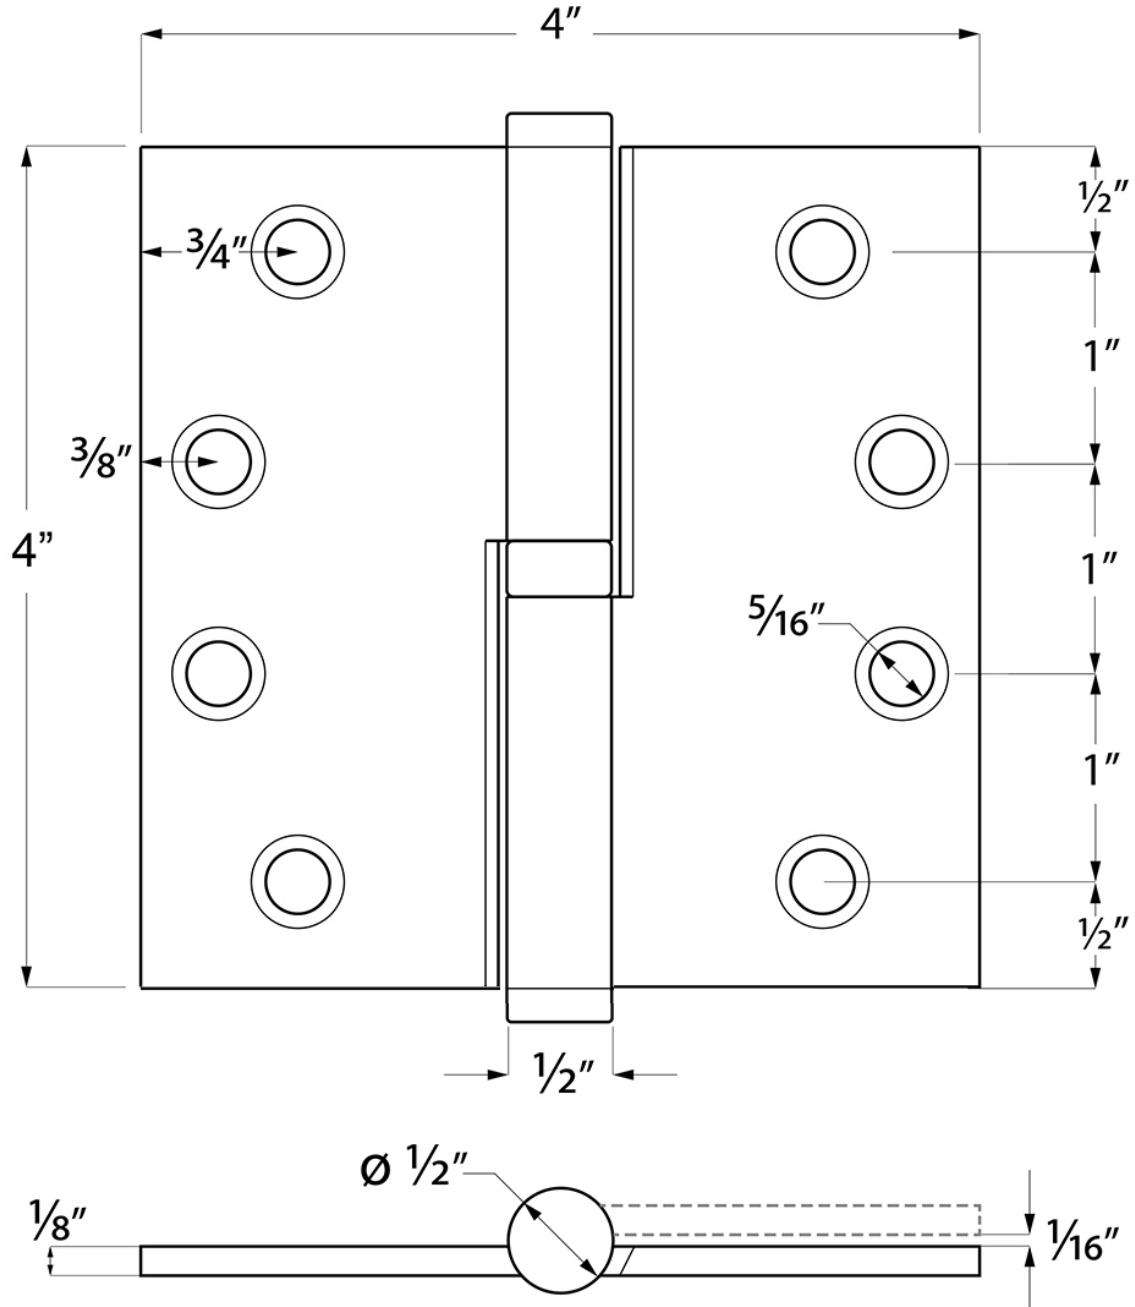

DSBLO4_RH

4"X 4" LIFT-OFF HINGE / LEFT HAND / SOLID BRASS

DRAWING NOT TO SCALE

NOTE: Deltana reserves the right to constantly improve its products and is not responsible for differences between the product in-hand and the specifications contained in this drawing. We do not recommend to pre-drill holes or pre-cut woods or metals based on the drawing information if the veracity of the specifications has not been proven by the live product.