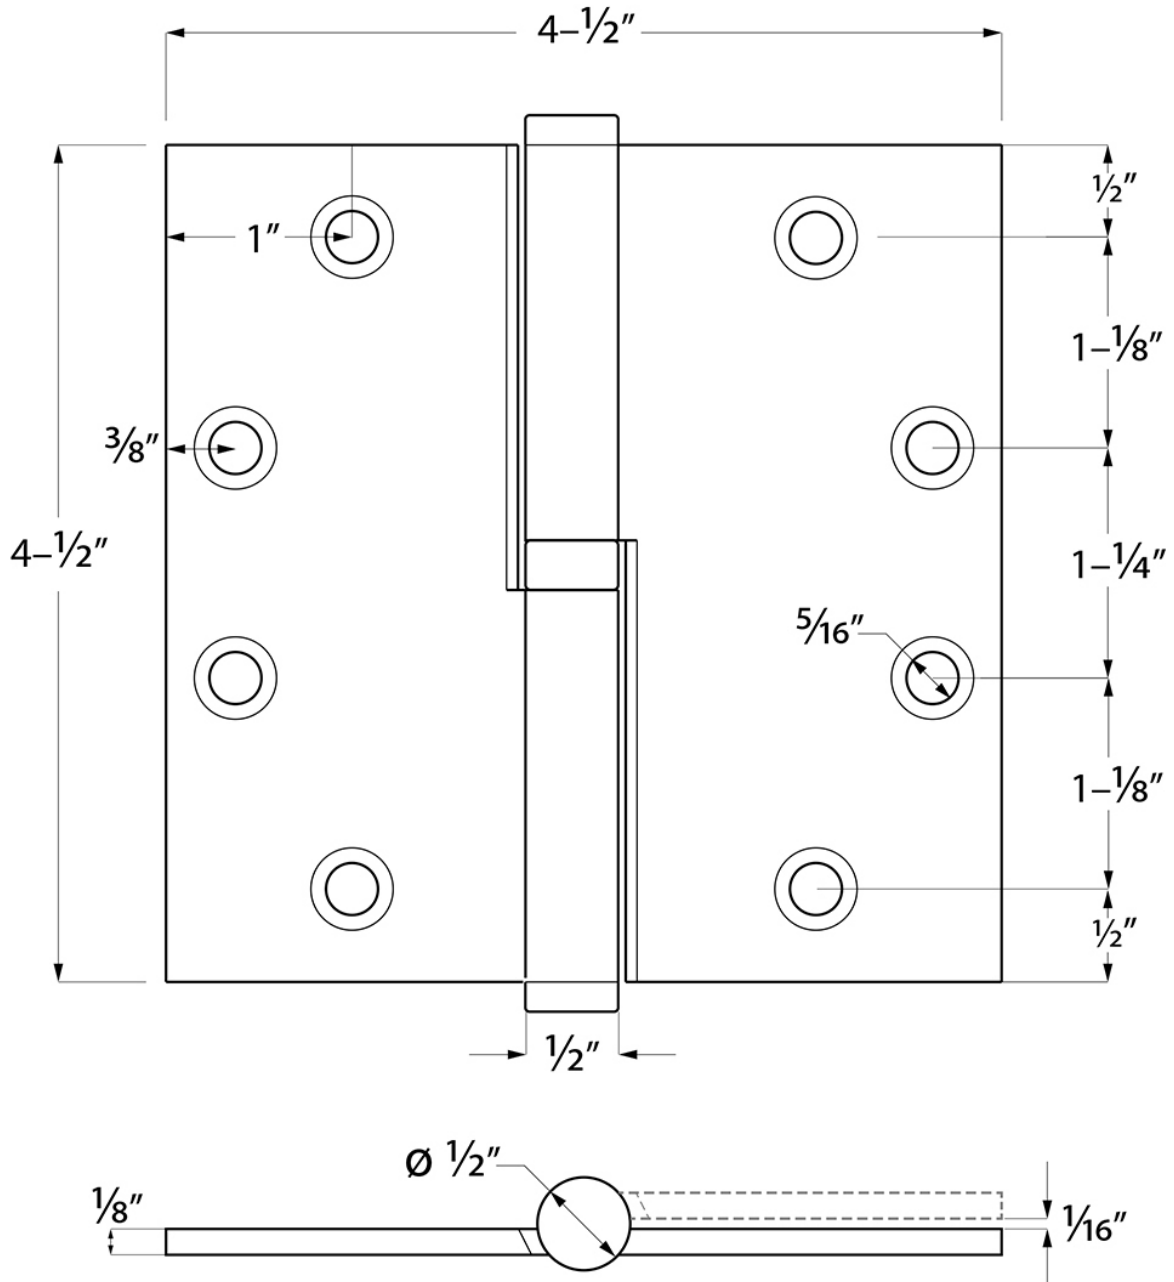

DSBLO45_LH

4.5"X 4.5" LIFT-OFF HINGE / RIGHT HAND / SOLID BRASS

DRAWING NOT TO SCALE

NOTE: Deltana reserves the right to constantly improve its products and is not responsible for differences between the product in-hand and the specifications contained in this drawing. We do not recommend to pre-drill holes or pre-cut woods or metals based on the drawing information if the veracity of the specifications has not been proven by the live product.