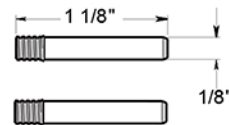

# RNE-1

4" NUMBER 1 / E SERIES WITH RISERS / STAINLESS STEEL

(X2) RAISED INSTALLATION POSTS

(X2) RAISED INSTALLATION SPACERS

(X2) FLAT INSTALLATION POSTS

(X2) PLASTIC ANCHORS

DRAWING NOT TO SCALE

NOTE: Deltana reserves the right to constantly improve its products and is not responsible for differences between the product in-hand and the specifications contained in this drawing. We do not recommend to pre-drill holes or pre-cut woods or metals based on the drawing information if the veracity of the specifications has not been proven by the live product.