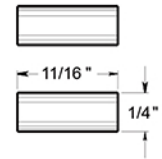

# RNE-1

4" NUMBER 1 / E SERIES WITH RISERS / STAINLESS STEEL

(X2) RAISED INSTALLATION POSTS

(X2) RAISED INSTALLATION SPACERS

(X2) FLAT INSTALLATION POSTS

(X2) PLASTIC ANCHORS

DRAWING NOT TO SCALE

NOTE: Deltana reserves the right to constantly improve its products and is not responsible for differences between the product in-hand and the specifications contained in this drawing. We do not recommend to pre-drill holes or pre-cut woods or metals based on the drawing information if the veracity of the specifications has not been proven by the live product.