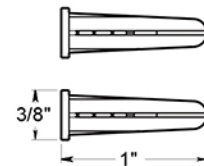

# RNE-1

4" NUMBER 1 / E SERIES WITH RISERS / STAINLESS STEEL

(X2) RAISED INSTALLATION POSTS

(X2) RAISED INSTALLATION SPACERS

(X2) FLAT INSTALLATION POSTS

(X2) PLASTIC ANCHORS

DRAWING NOT TO SCALE

NOTE: Deltana reserves the right to constantly improve its products and is not responsible for differences between the product in-hand and the specifications contained in this drawing. We do not recommend to pre-drill holes or pre-cut woods or metals based on the drawing information if the veracity of the specifications has not been proven by the live product.