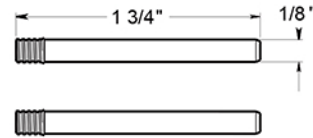

# RNE-1

4" NUMBER 1 / E SERIES WITH RISERS / STAINLESS STEEL

(X2) RAISED INSTALLATION POSTS

(X2) RAISED INSTALLATION SPACERS

(X2) FLAT INSTALLATION POSTS

(X2) PLASTIC ANCHORS

DRAWING NOT TO SCALE

NOTE: Deltana reserves the right to constantly improve its products and is not responsible for differences between the product in-hand and the specifications contained in this drawing. We do not recommend to pre-drill holes or pre-cut woods or metals based on the drawing information if the veracity of the specifications has not been proven by the live product.