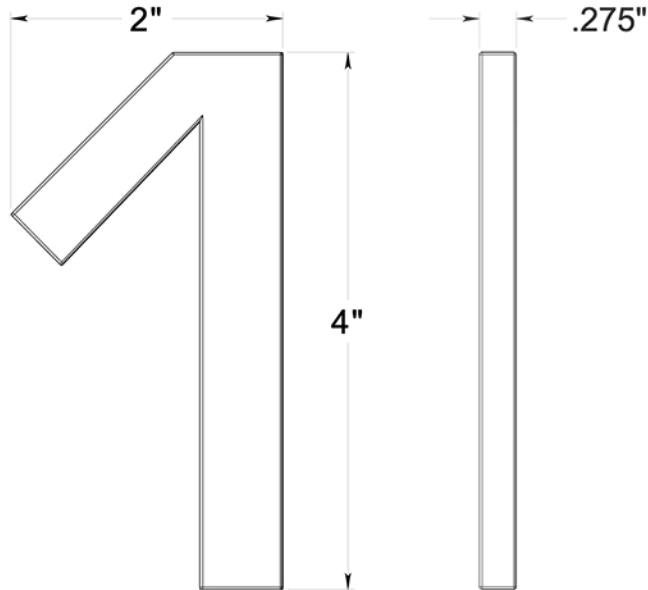

# RNE-1

4" NUMBER 1 / E SERIES WITH RISERS / STAINLESS STEEL

(X2) RAISED INSTALLATION POSTS

(X2) RAISED INSTALLATION SPACERS

(X2) FLAT INSTALLATION POSTS

(X2) PLASTIC ANCHORS

DRAWING NOT TO SCALE

NOTE: Deltana reserves the right to constantly improve its products and is not responsible for differences between the product in-hand and the specifications contained in this drawing. We do not recommend to pre-drill holes or pre-cut woods or metals based on the drawing information if the veracity of the specifications has not been proven by the live product.