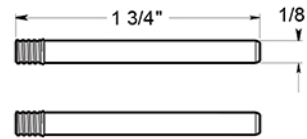

RNE-4

4" NUMBER 4 / E SERIES WITH RISERS / STAINLESS STEEL

(X2) RAISED INSTALLATION POSTS

(X2) RAISED INSTALLATION SPACERS

(X2) FLAT INSTALLATION POSTS

(X2) PLASTIC ANCHORS

DRAWING NOT TO SCALE

NOTE: Deltana reserves the right to constantly improve its products and is not responsible for differences between the product in-hand and the specifications contained in this drawing. We do not recommend to pre-drill holes or pre-cut woods or metals based on the drawing information if the veracity of the specifications has not been proven by the live product.