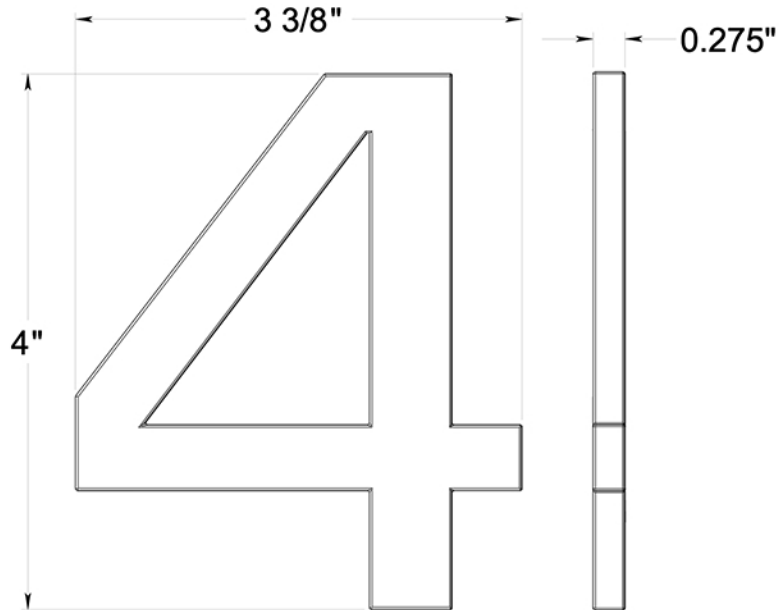

RNE-4

4" NUMBER 4 / E SERIES WITH RISERS / STAINLESS STEEL

(X2) RAISED INSTALLATION POSTS

(X2) RAISED INSTALLATION SPACERS

(X2) FLAT INSTALLATION POSTS

(X2) PLASTIC ANCHORS

DRAWING NOT TO SCALE

NOTE: Deltana reserves the right to constantly improve its products and is not responsible for differences between the product in-hand and the specifications contained in this drawing. We do not recommend to pre-drill holes or pre-cut woods or metals based on the drawing information if the veracity of the specifications has not been proven by the live product.