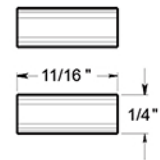

RNE-4

4" NUMBER 4 / E SERIES WITH RISERS / STAINLESS STEEL

(X2) RAISED INSTALLATION POSTS

(X2) RAISED INSTALLATION SPACERS

(X2) FLAT INSTALLATION POSTS

(X2) PLASTIC ANCHORS

DRAWING NOT TO SCALE

NOTE: Deltana reserves the right to constantly improve its products and is not responsible for differences between the product in-hand and the specifications contained in this drawing. We do not recommend to pre-drill holes or pre-cut woods or metals based on the drawing information if the veracity of the specifications has not been proven by the live product.