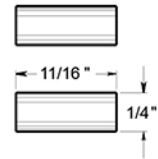

RNE-7

4" NUMBER 7 / E SERIES WITH RISERS / STAINLESS STEEL

(X2) RAISED INSTALLATION POSTS

(X2) RAISED INSTALLATION SPACERS

(X2) FLAT INSTALLATION POSTS

(X2) PLASTIC ANCHORS

DRAWING NOT TO SCALE

NOTE: Deltana reserves the right to constantly improve its products and is not responsible for differences between the product in-hand and the specifications contained in this drawing. We do not recommend to pre-drill holes or pre-cut woods or metals based on the drawing information if the veracity of the specifications has not been proven by the live product.