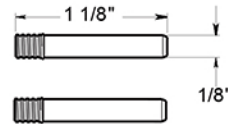

RNE-7

4" NUMBER 7 / E SERIES WITH RISERS / STAINLESS STEEL

(X2) RAISED INSTALLATION POSTS

(X2) RAISED INSTALLATION SPACERS

(X2) FLAT INSTALLATION POSTS

(X2) PLASTIC ANCHORS

DRAWING NOT TO SCALE

NOTE: Deltana reserves the right to constantly improve its products and is not responsible for differences between the product in-hand and the specifications contained in this drawing. We do not recommend to pre-drill holes or pre-cut woods or metals based on the drawing information if the veracity of the specifications has not been proven by the live product.