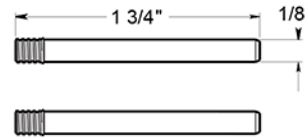

RNE-7

4" NUMBER 7 / E SERIES WITH RISERS / STAINLESS STEEL

(X2) RAISED INSTALLATION POSTS

(X2) RAISED INSTALLATION SPACERS

(X2) FLAT INSTALLATION POSTS

(X2) PLASTIC ANCHORS

DRAWING NOT TO SCALE

NOTE: Deltana reserves the right to constantly improve its products and is not responsible for differences between the product in-hand and the specifications contained in this drawing. We do not recommend to pre-drill holes or pre-cut woods or metals based on the drawing information if the veracity of the specifications has not been proven by the live product.