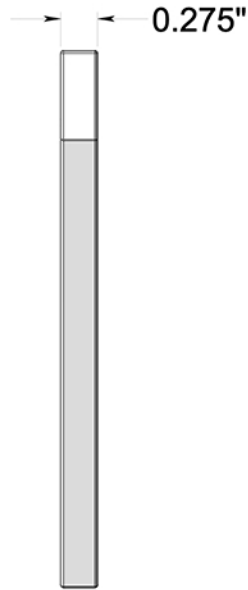

RNE-7

4" NUMBER 7 / E SERIES WITH RISERS / STAINLESS STEEL

(X2) RAISED INSTALLATION POSTS

(X2) RAISED INSTALLATION SPACERS

(X2) FLAT INSTALLATION POSTS

(X2) PLASTIC ANCHORS

DRAWING NOT TO SCALE

NOTE: Deltana reserves the right to constantly improve its products and is not responsible for differences between the product in-hand and the specifications contained in this drawing. We do not recommend to pre-drill holes or pre-cut woods or metals based on the drawing information if the veracity of the specifications has not been proven by the live product.