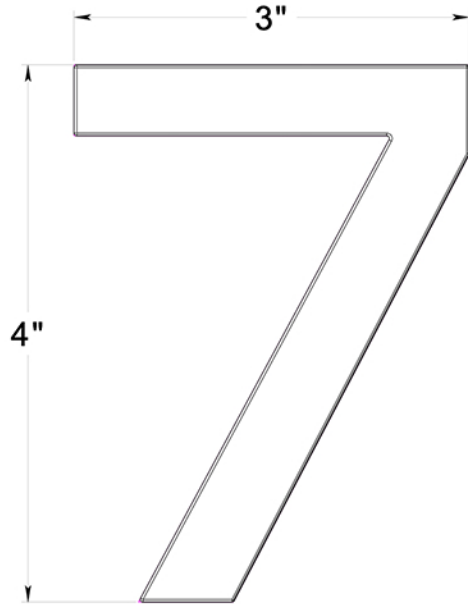

RNE-7

4" NUMBER 7 / E SERIES WITH RISERS / STAINLESS STEEL

(X2) RAISED INSTALLATION POSTS

(X2) RAISED INSTALLATION SPACERS

(X2) FLAT INSTALLATION POSTS

(X2) PLASTIC ANCHORS

DRAWING NOT TO SCALE

NOTE: Deltana reserves the right to constantly improve its products and is not responsible for differences between the product in-hand and the specifications contained in this drawing. We do not recommend to pre-drill holes or pre-cut woods or metals based on the drawing information if the veracity of the specifications has not been proven by the live product.