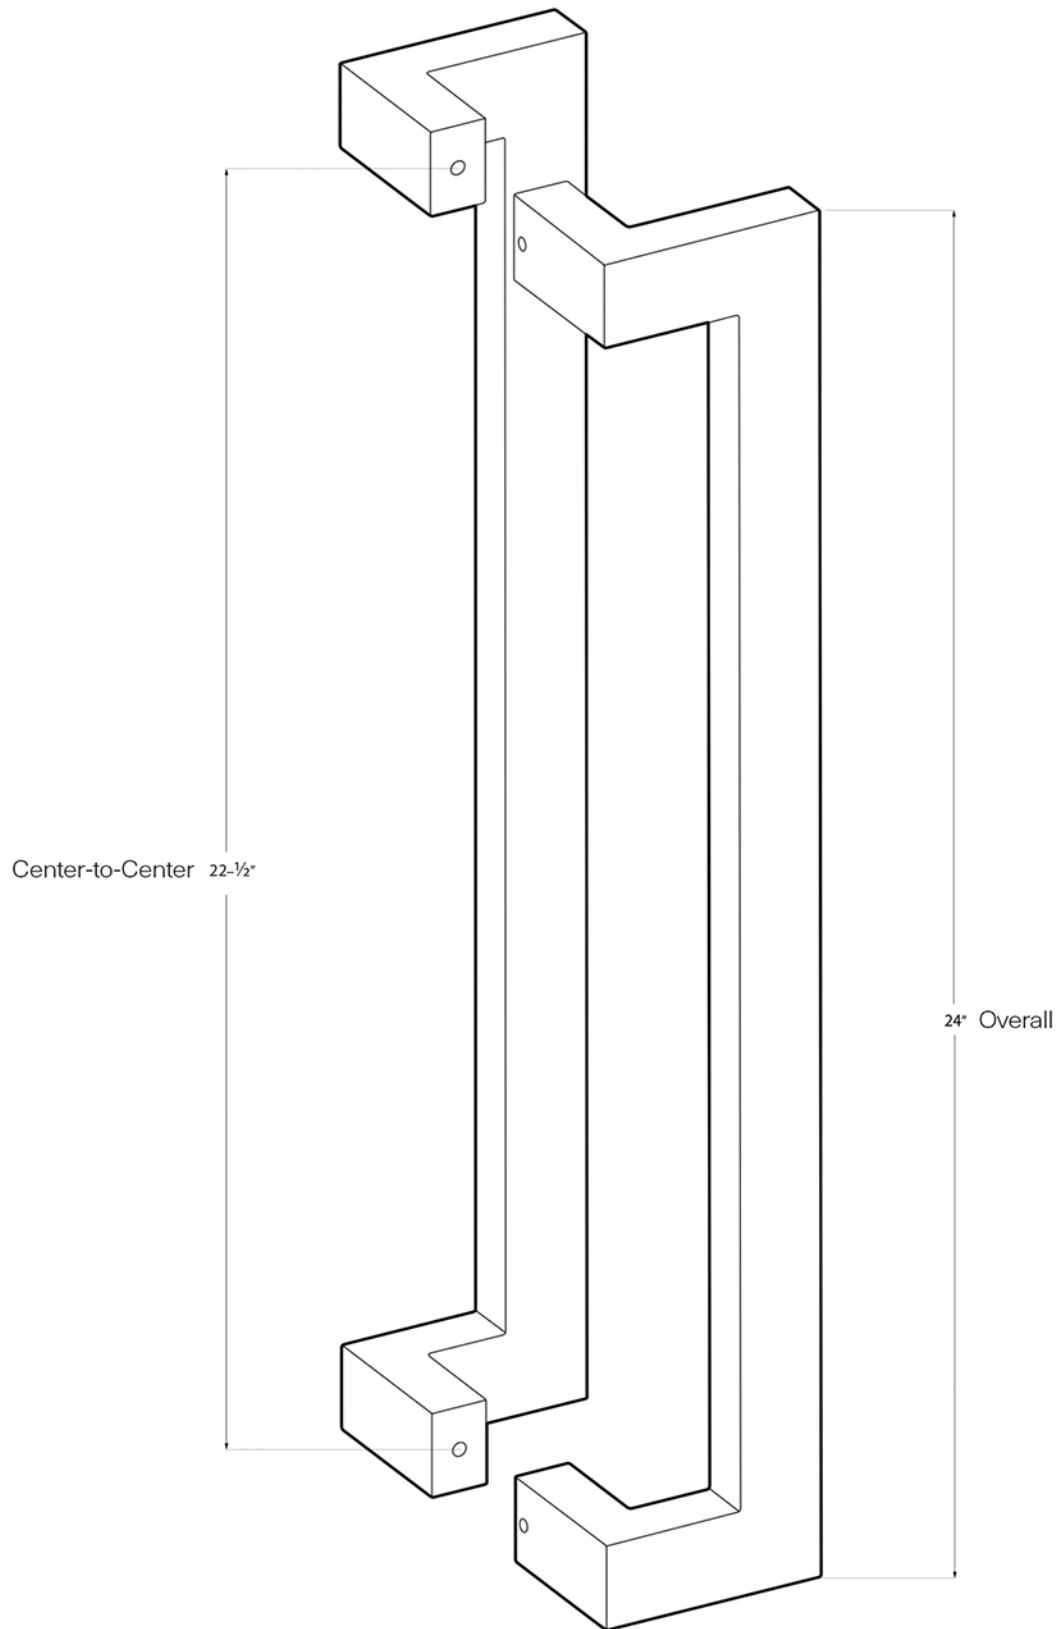

SSPOBB24

MODERN OFFSET PULLS / 24" / BACK-TO-BACK / STAINLESS STEEL

DRAWING NOT TO SCALE

NOTE: Deltana reserves the right to constantly improve its products and is not responsible for differences between the product in-hand and the specifications contained in this drawing. We do not recommend to pre-drill holes or pre-cut woods or metals based on the drawing information if the veracity of the specifications has not been proven by the live product.