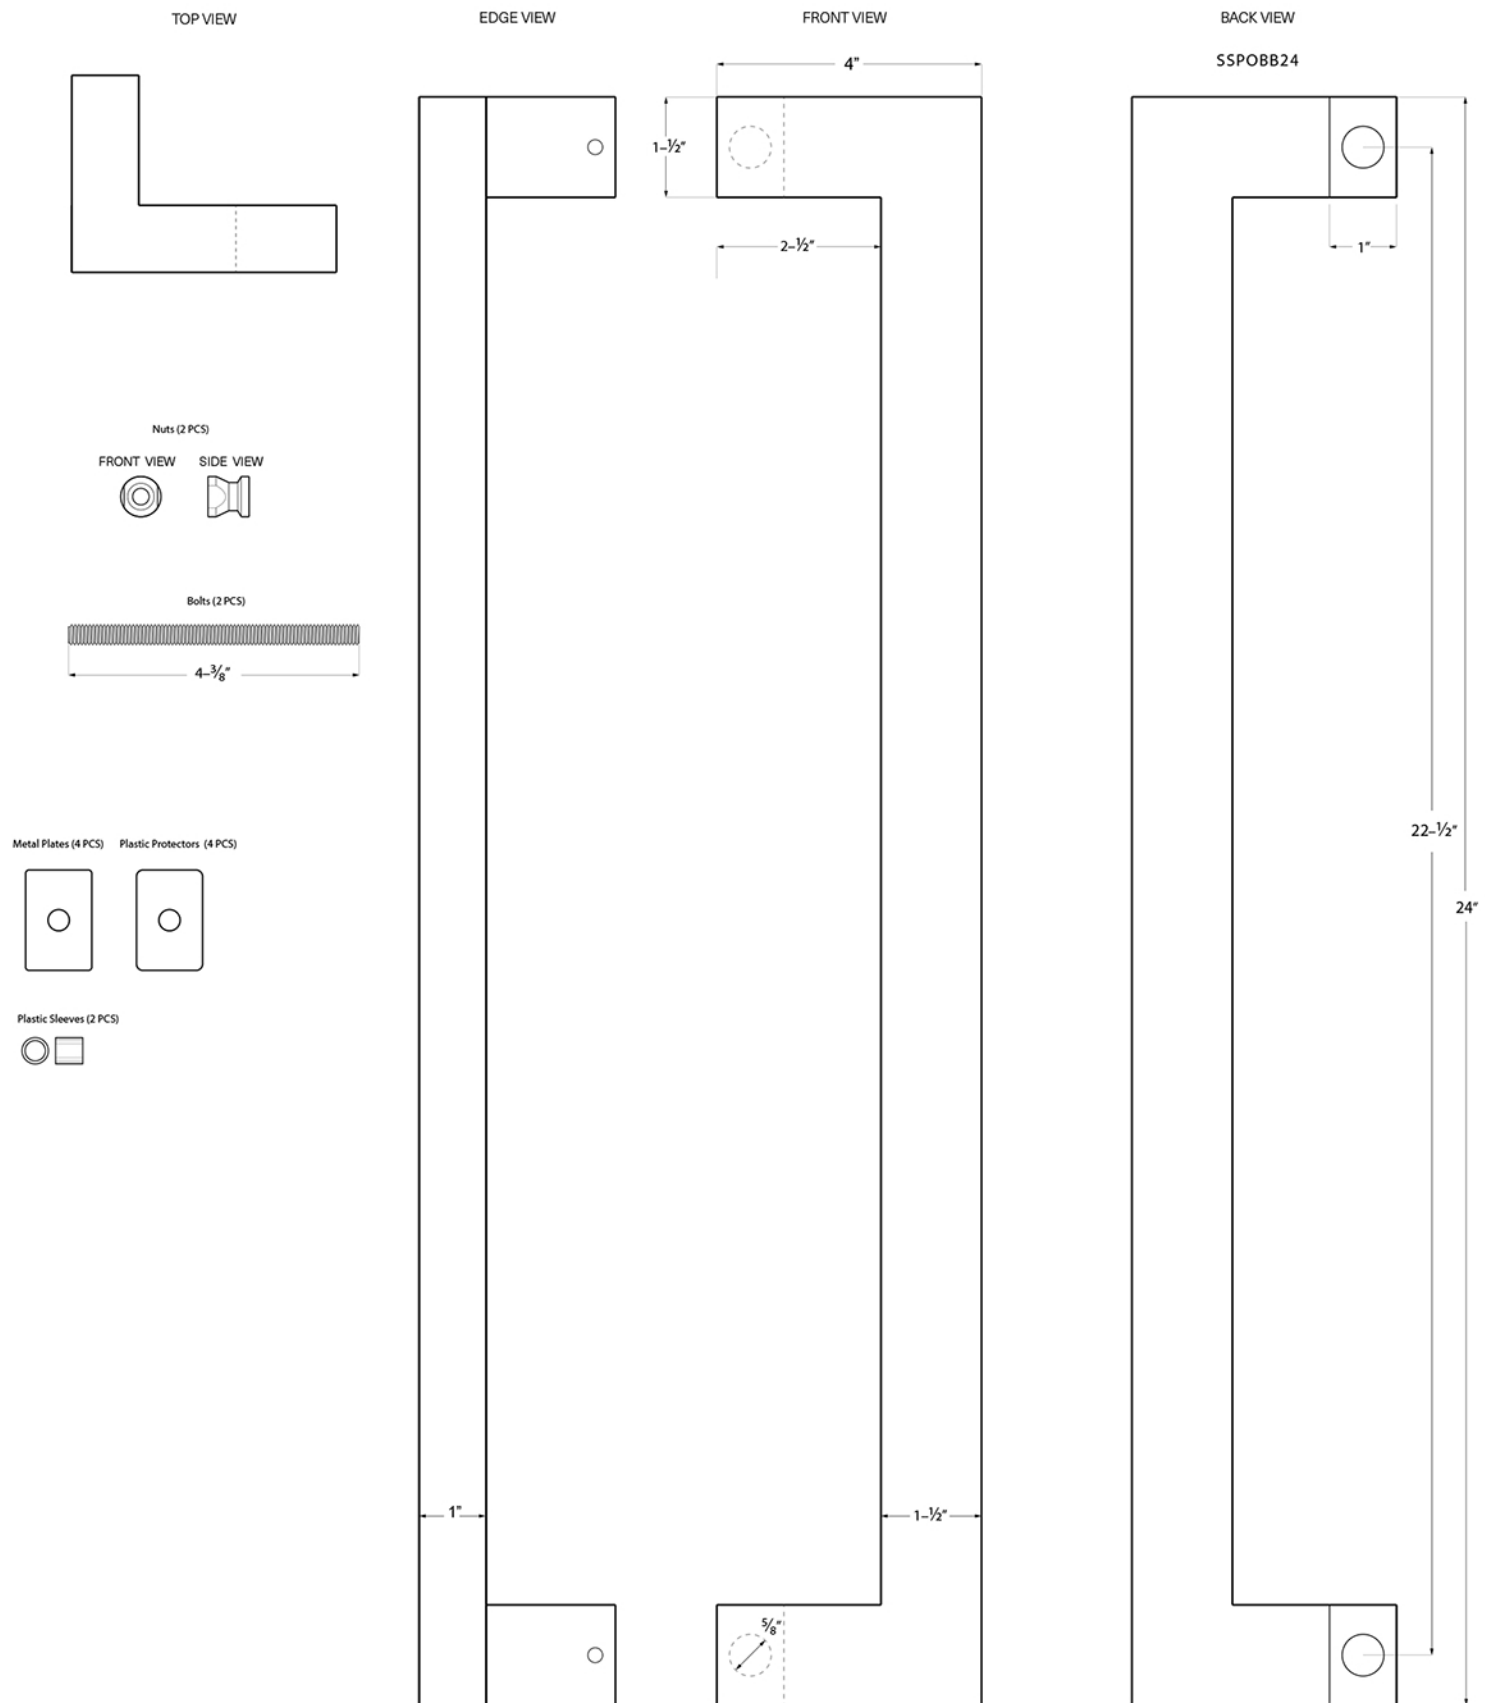

SSPOBB24

MODERN OFFSET PULLS / 24" / BACK-TO-BACK / STAINLESS STEEL

DRAWING NOT TO SCALE

NOTE: Deltana reserves the right to constantly improve its products and is not responsible for differences between the product in-hand and the specifications contained in this drawing. We do not recommend to pre-drill holes or pre-cut woods or metals based on the drawing information if the veracity of the specifications has not been proven by the live product.