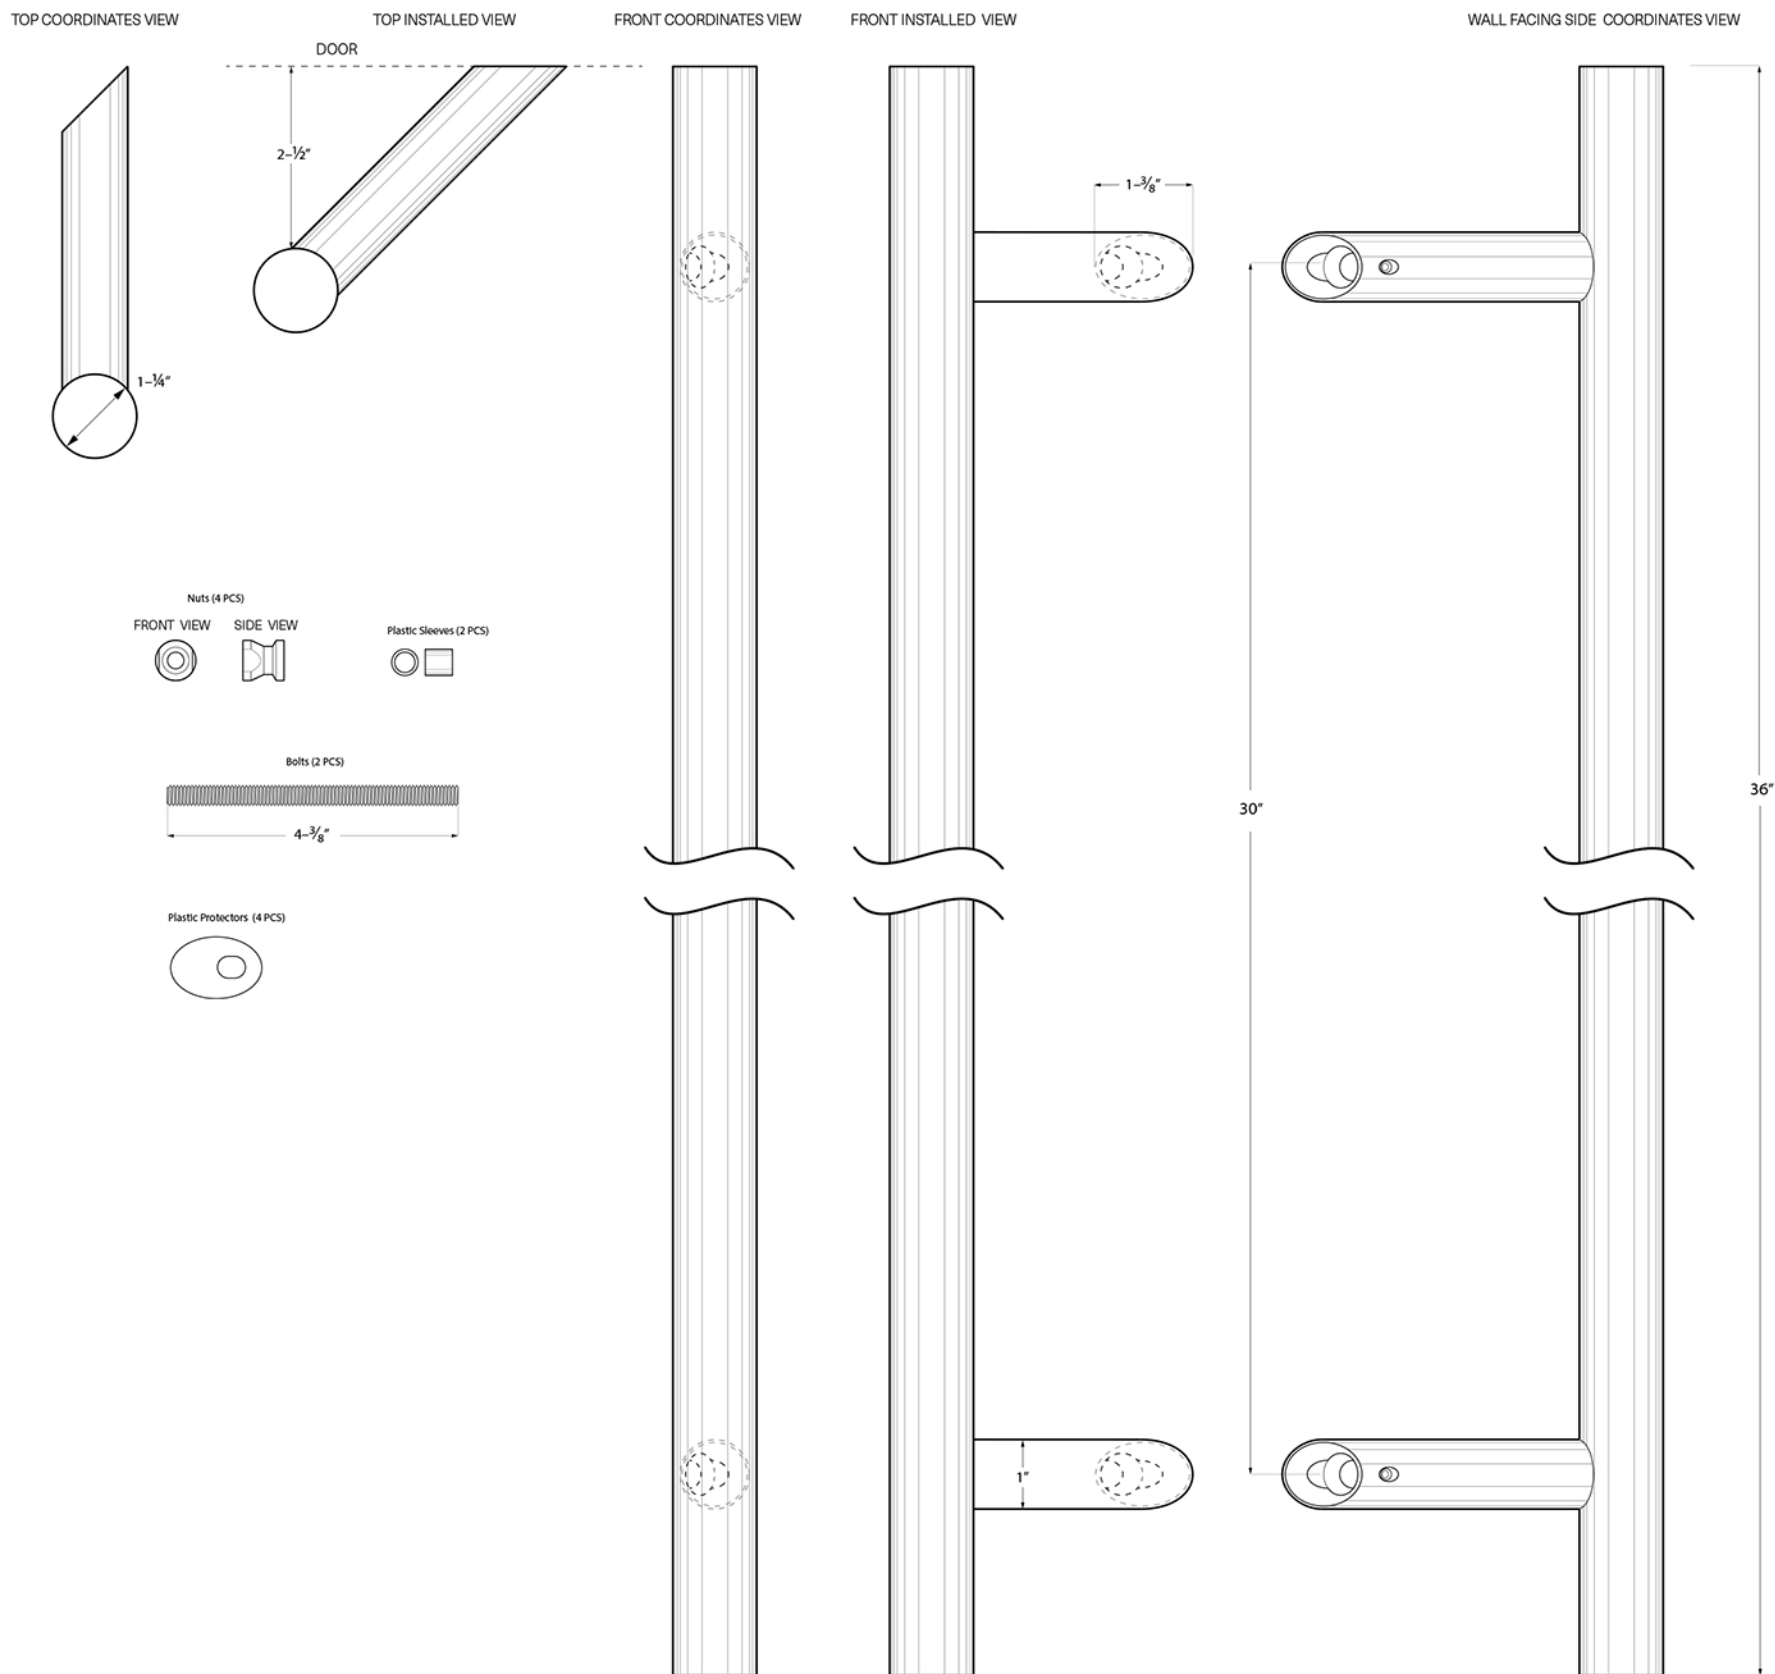

SSPORBB36

ROUND OFFSET PULLS / 36" / BACK-TO-BACK / STAINLESS STEEL

DRAWING NOT TO SCALE

NOTE: Deltana reserves the right to constantly improve its products and is not responsible for differences between the product in-hand and the specifications contained in this drawing. We do not recommend to pre-drill holes or pre-cut woods or metals based on the drawing information if the veracity of the specifications has not been proven by the live product.