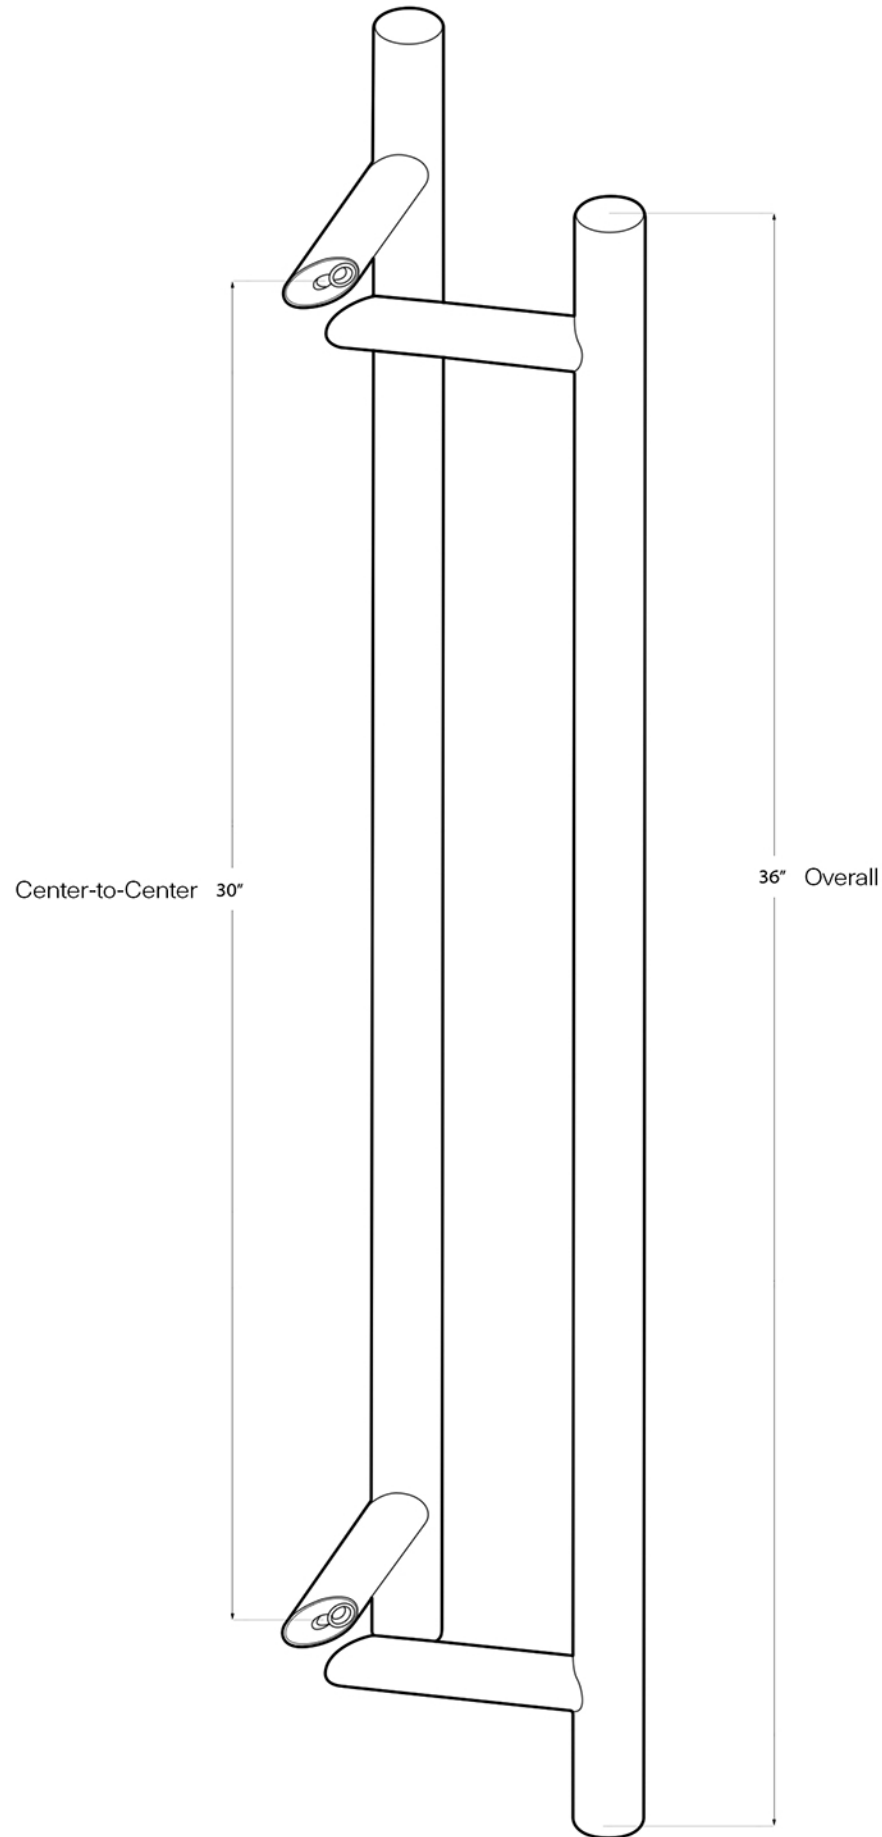

SSPORBB36

ROUND OFFSET PULLS / 36" / BACK-TO-BACK / STAINLESS STEEL

DRAWING NOT TO SCALE

NOTE: Deltana reserves the right to constantly improve its products and is not responsible for differences between the product in-hand and the specifications contained in this drawing. We do not recommend to pre-drill holes or pre-cut woods or metals based on the drawing information if the veracity of the specifications has not been proven by the live product.