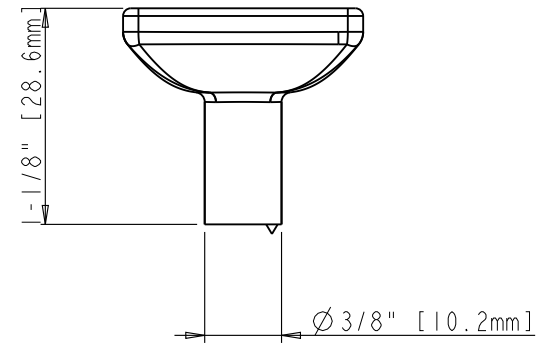

8-32 UNC - ∇ 3/8" [10mm]

ACCESSORY:
SCREW: 8-32X1" 1PCS
BREAK AWAY SCREW: 8-32x45 1PCS
ALL SCREW MATERIAL: STEEL-SAE1006