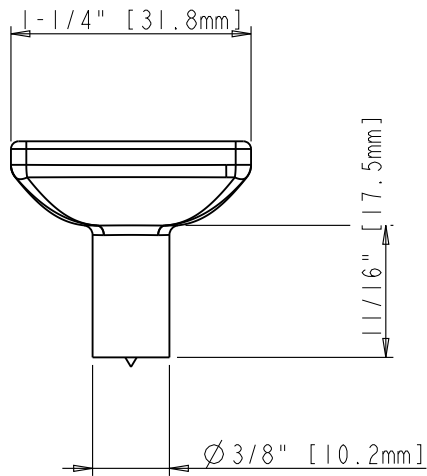

8-32 UNC - ∇ 3/8" [10mm]

ACCESSORY:
SCREW: 8-32X1" 1PCS
BREAK AWAY SCREW: 8-32x45 1PCS
ALL SCREW MATERIAL: STEEL-SAE1006