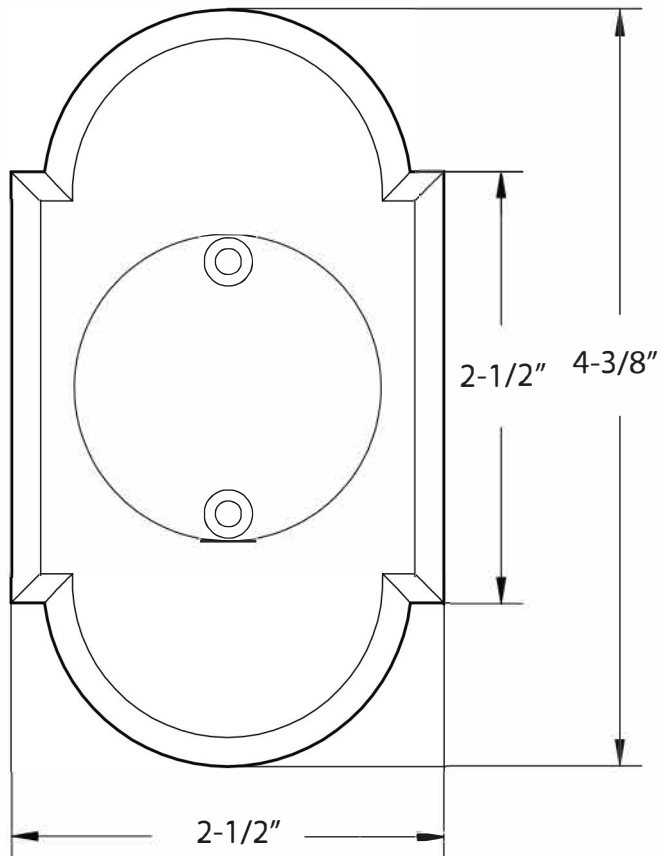

# TUBULAR POCKET DOOR LOCKS

# EMTEK®

#8 TUBULAR POCKET  
DUMMY, OUTSIDE TRIM

#8 TUBULAR POCKET  
DUMMY, INSIDE TRIM