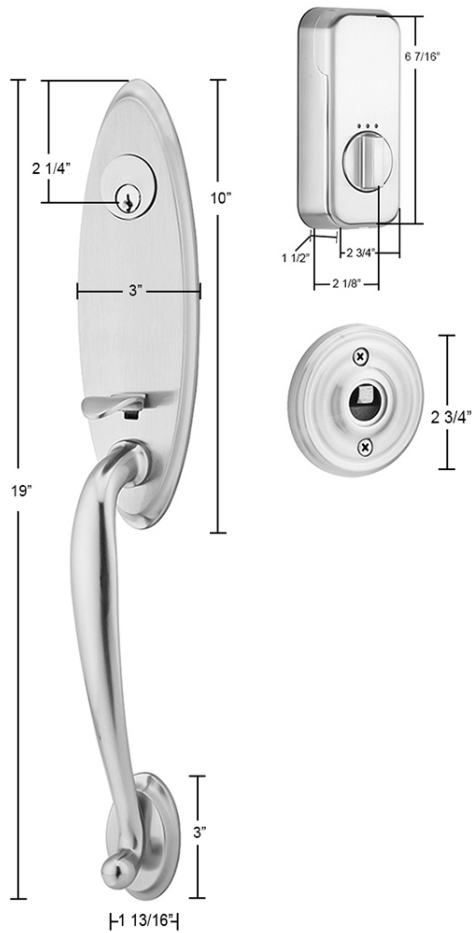

EMPowered™

EMPowered™ Product Features:

- Standard door prep 2 1/8" bore.
- Fits standard door thickness of 1 1/2" to 2 1/4".
- Complete set includes both 2 3/8" and 2 3/4" latches, strike plates and 4 AA batteries.
- EMPowered Deadbolt only available with square corner latch face plate.
- Tapered Deadbolt
- Emtek's standard mechanical and finish warranties along with a 1 year warranty on electronic components.

BACKLIT KEYPAD - Keypad wakes with a touch and includes numbers that won't wear off.

OPTIONAL SETTINGS - Customized auto re-lock, privacy mode and tamper alarms with the lock settings.

MOTORIZED DEADBOLT - Quiet motor with tapered deadbolt to accommodate misaligned doors.

SIMPLE INSTALLATION - Replaces existing deadbolt with just a screwdriver.

WEATHER PROTECTED - Rubber gasket increases protection against outdoor environments.

MANAGE CODES - Create up to 25 user PIN codes to share with friends and family. Unlimited codes with Yale Access App.

EMPowered™ SMART Lock Features:

CONTROL FROM ANYWHERE - Includes the Yale Connect Wi-Fi Bridge so you can lock and unlock from anywhere using your Yale Access app.

SHARE ACCESS - Grant access to your home for the people you trust. Give permanent/temporary access or set a unique access schedule.