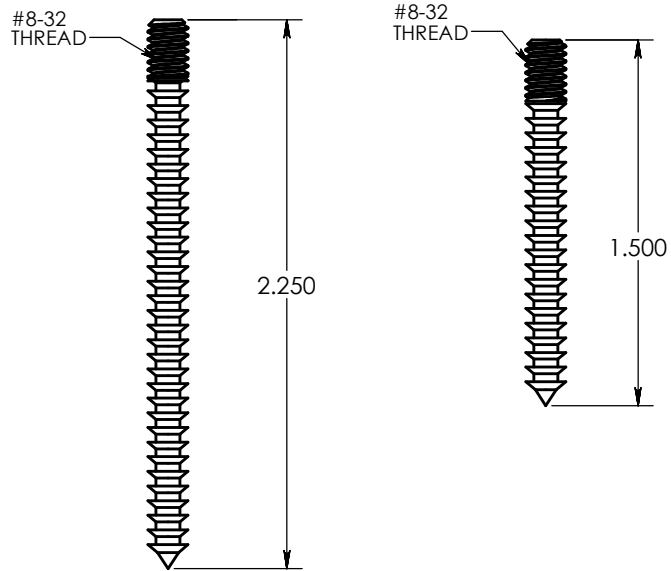

Front View

Side View  
(without Standoff)

Side View  
(with Standoffs)

**Threaded Rod**  
Includes 2 Lengths

**Breakaway Screw**

**Anchor**

**Optional Standoff**