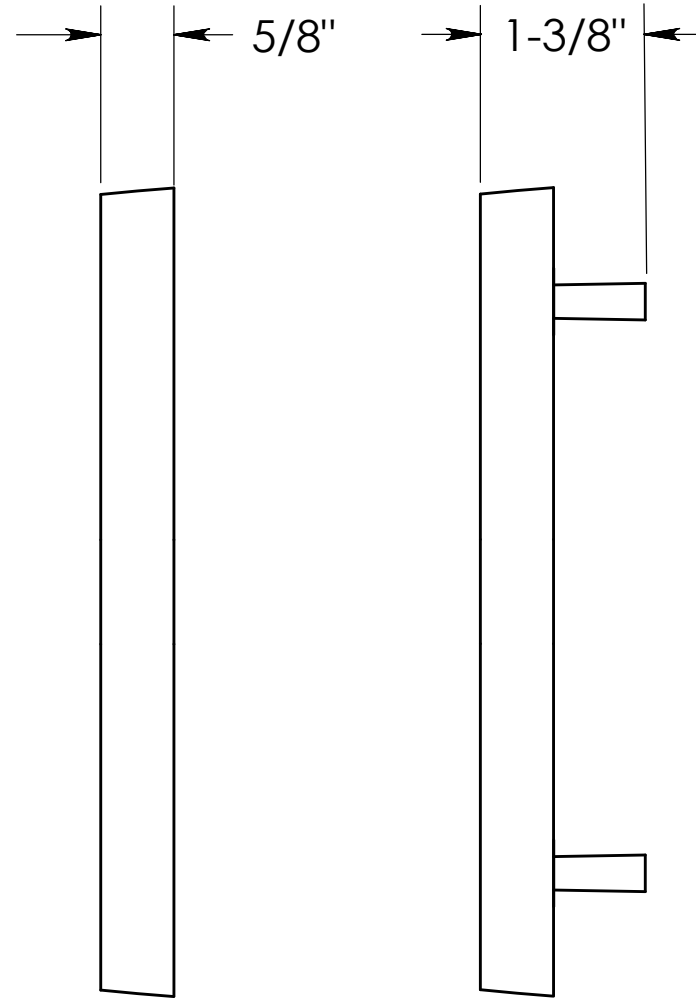

4-3/4"

7"

Front View

5/8"

1-3/8"

Side View
(without Standoff)

Side View
(with Standoffs)

Threaded Rod
Includes 2 Lengths

**Breakaway
Screw**

Anchor

**Optional
Standoff**