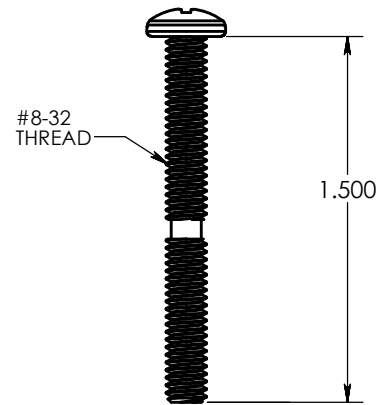

4-3/4"

7"

Front View

5/8"

1-3/8"

Side View
(without Standoff)

Side View
(with Standoffs)

Threaded Rod
Includes 2 Lengths

**Breakaway
Screw**

Anchor

**Optional
Standoff**