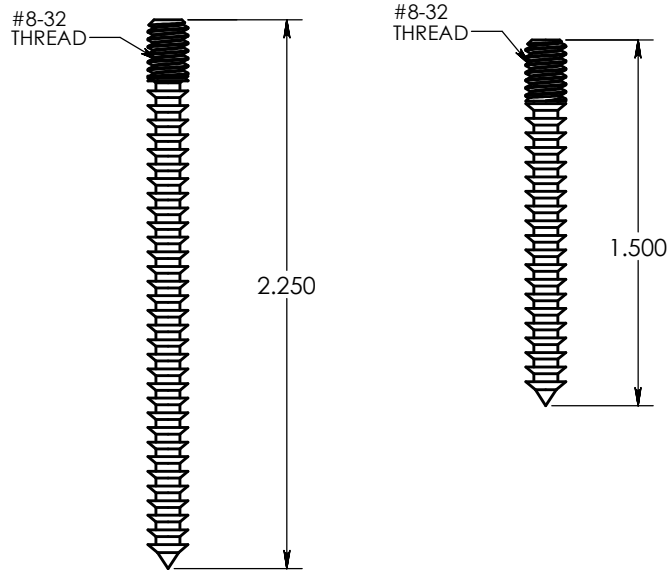

4-3/4"

7"

Front View

5/8"

1-3/8"

Side View
(without Standoff)

Side View
(with Standoffs)

Threaded Rod
Includes 2 Lengths

**Breakaway
Screw**

Anchor

**Optional
Standoff**