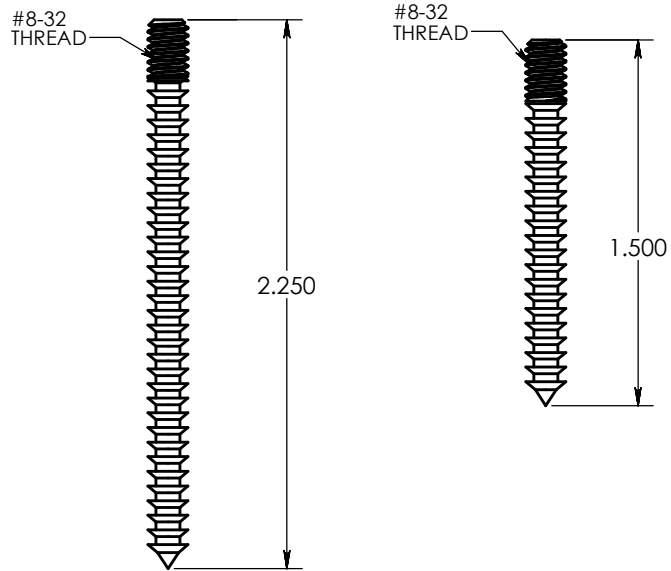

Front View

Side View
(without Standoff)

Side View
(with Standoffs)

Threaded Rod
Includes 2 Lengths

**Breakaway
Screw**

Anchor

**Optional
Standoff**