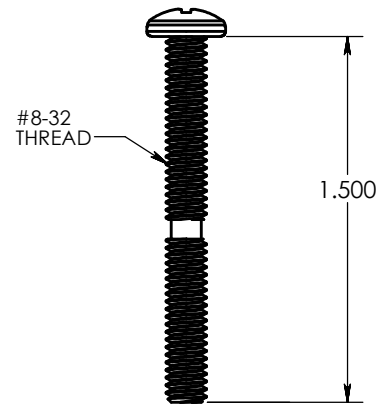

Front View

Side View
(without Standoff)

Side View
(with Standoffs)

Threaded Rod
Includes 2 Lengths

**Breakaway
Screw**

Anchor

**Optional
Standoff**