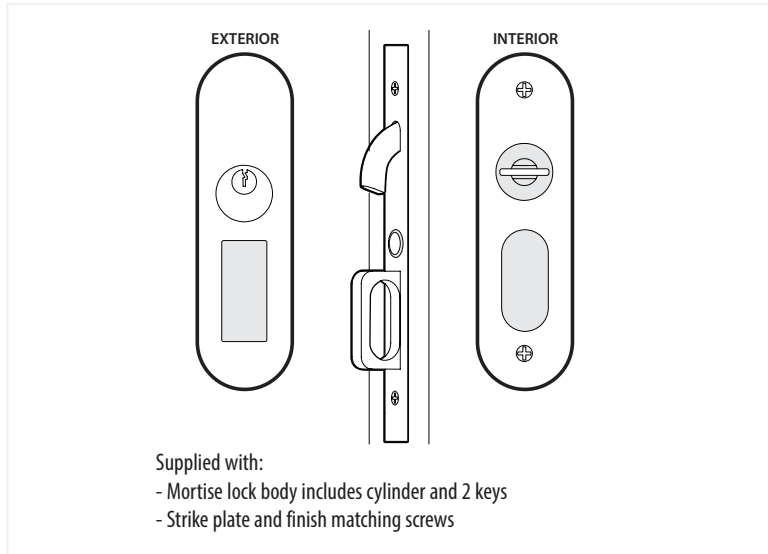

Narrow Oval Pocket Door Mortise Lock - Passage/Dummy Function

*NOTE: NOT DRAWN TO SCALE.

Narrow Oval Pocket Door Mortise Lock

Keyed
Pocket Door Mortise Lock

Privacy
Pocket Door Mortise Lock

Passage
Pocket Door Mortise Lock

Dummy
Pocket Door Mortise Lock

Pocket Door Mortise Lock Body