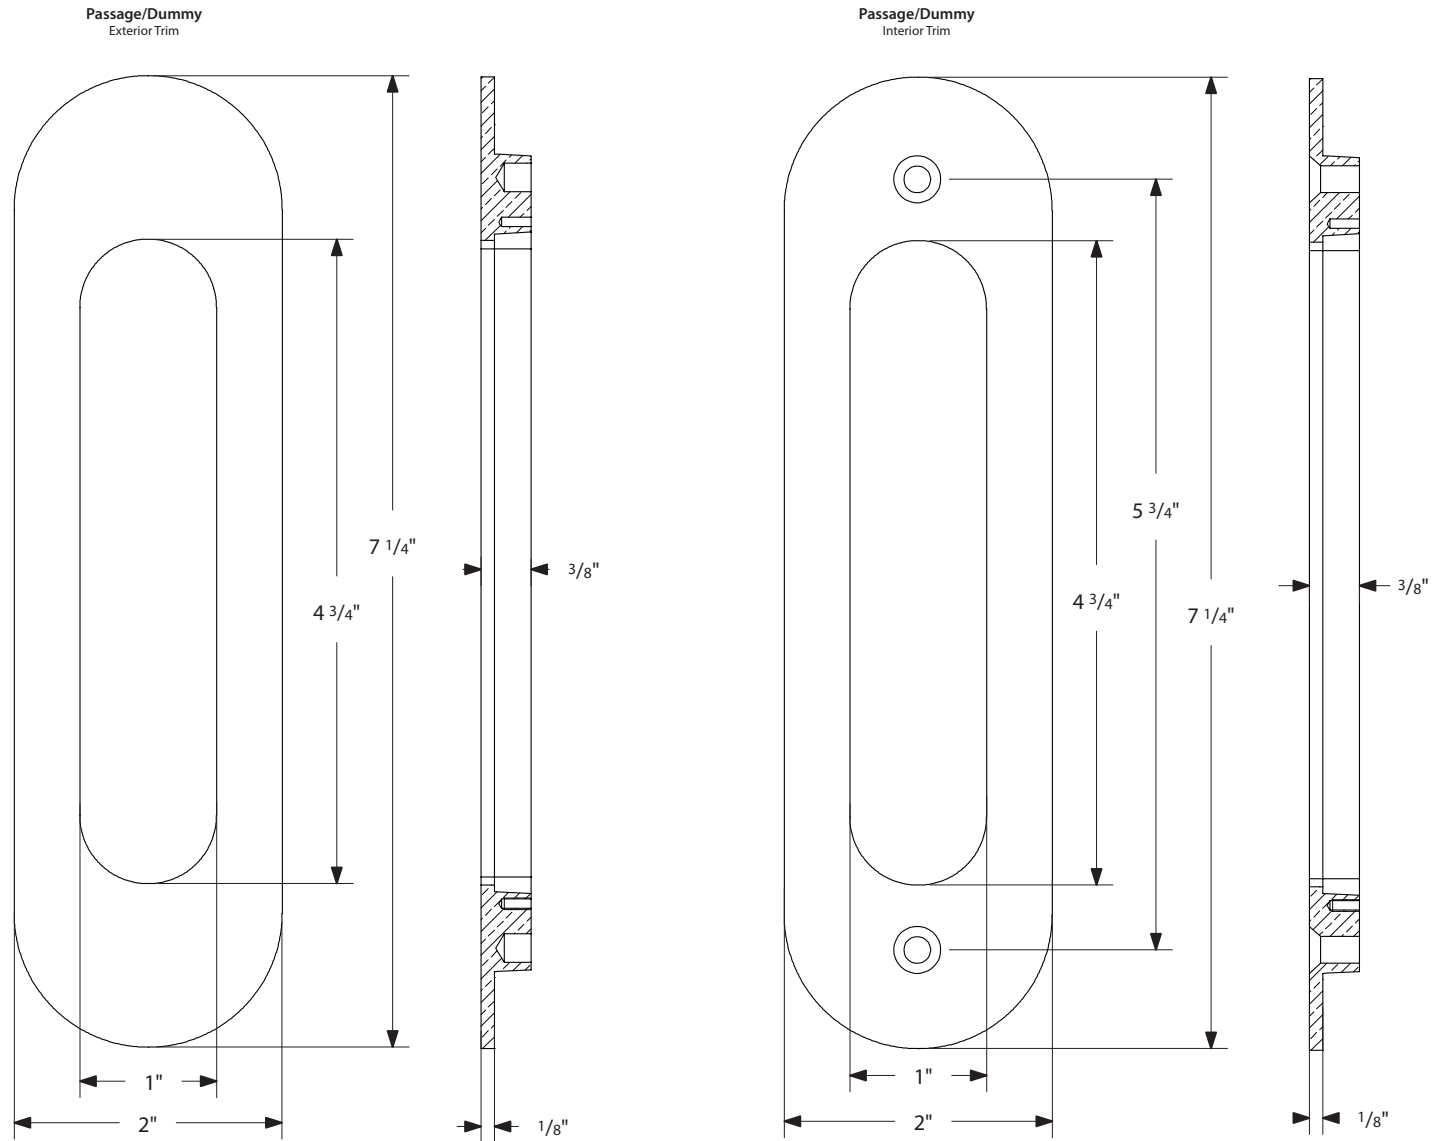

Narrow Oval Pocket Door Mortise Lock - Passage/Dummy Function

*NOTE: NOT DRAWN TO SCALE.

Narrow Oval Pocket Door Mortise Lock

Keyed
Pocket Door Mortise Lock

Privacy
Pocket Door Mortise Lock

Passage
Pocket Door Mortise Lock

Dummy
Pocket Door Mortise Lock

Pocket Door Mortise Lock Body