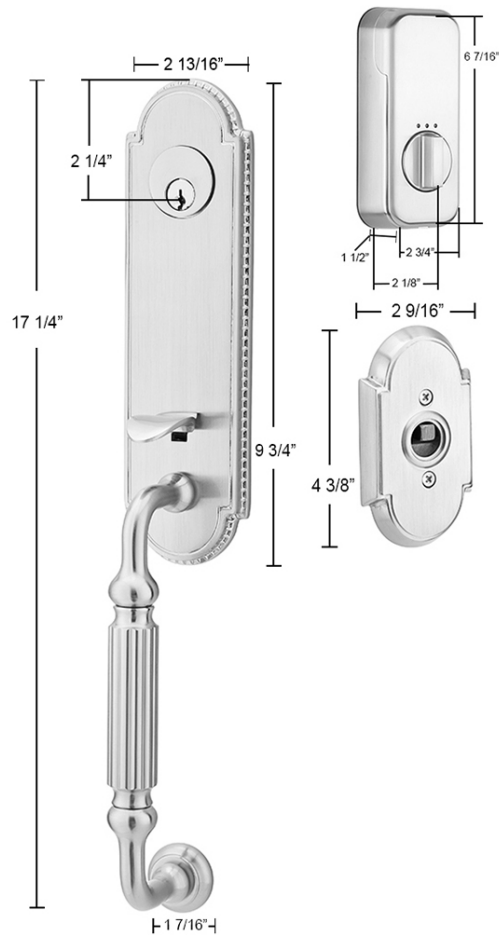

### EMPowered™ Product Features:

- Standard door prep 2 1/8" bore.
- Fits standard door thickness of 1 1/2" to 2 1/4".
- Complete set includes both 2 3/8" and 2 3/4" latches, strike plates and 4 AA batteries.
- EMPowered Deadbolt only available with square corner latch face plate.
- Tapered Deadbolt
- Emtek's standard mechanical and finish warranties along with a 1 year warranty on electronic components.

**BACKLIT KEYPAD** - Keypad wakes with a touch and includes numbers that won't wear off.

**OPTIONAL SETTINGS** - Customized auto re-lock, privacy mode and tamper alarms with the lock settings.

**MOTORIZED DEADBOLT** - Quiet motor with tapered deadbolt to accommodate misaligned doors.