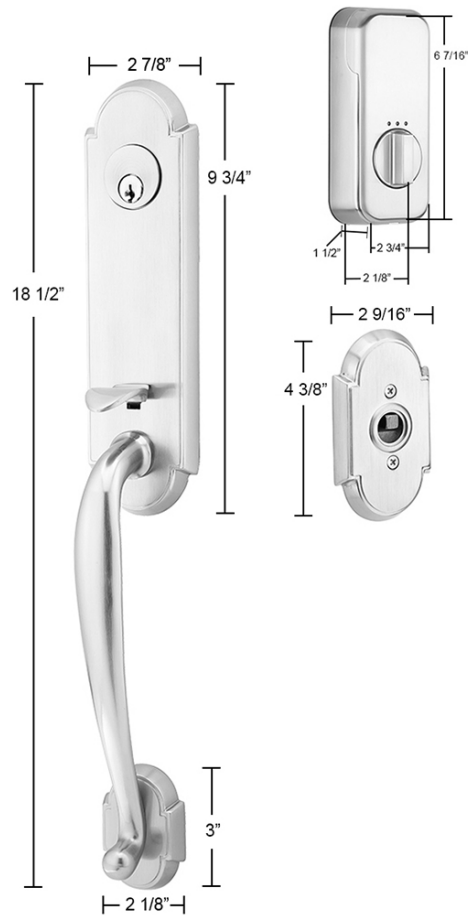

EMPowered Smart Lock Upgrade

Richmond Handleset

EMTEK®

EMPowered™

EMPowered™ Product Features:

- Standard door prep 2 1/8" bore.
- Fits standard door thickness of 1 1/2" to 2 1/4".
- Complete set includes both 2 3/8" and 2 3/4" latches, strike plates and 4 AA batteries.
- EMPowered Deadbolt only available with square corner latch face plate.
- Tapered Deadbolt
- Emtek's standard mechanical and finish warranties along with a 1 year warranty on electronic components.

BACKLIT KEYPAD - Keypad wakes with a touch and includes numbers that won't wear off.

OPTIONAL SETTINGS - Customized auto re-lock, privacy mode and tamper alarms with the lock settings.

MOTORIZED DEADBOLT - Quiet motor with tapered deadbolt to accommodate misaligned doors.

SIMPLE INSTALLATION - Replaces existing deadbolt with just a screwdriver.

WEATHER PROTECTED - Rubber gasket increases protection against outdoor environments.

MANAGE CODES - Create up to 25 user PIN codes to share with friends and family. Unlimited codes with Yale Access App.

EMPowered™ SMART Lock Features:

CONTROL FROM ANYWHERE - Includes the Yale Connect Wi-Fi Bridge so you can lock and unlock from anywhere using your Yale Access app.

SHARE ACCESS - Grant access to your home for the people you trust. Give permanent/temporary access or set a unique access schedule.