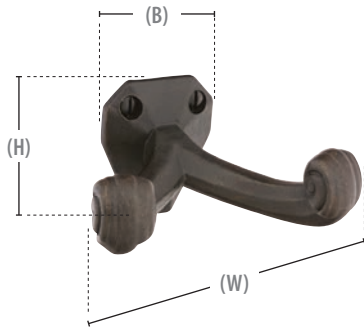

TUSCANY BRONZE DOUBLE HOOK

Product Code

2707

Projection

2 ¼"

Base Height (H)

1 ¾"

Base Width (B)

1 ½"

Screw-to-Screw

7/16"

Overall Width (W)

3 ½"

>> Rosette Option are not available for this product.