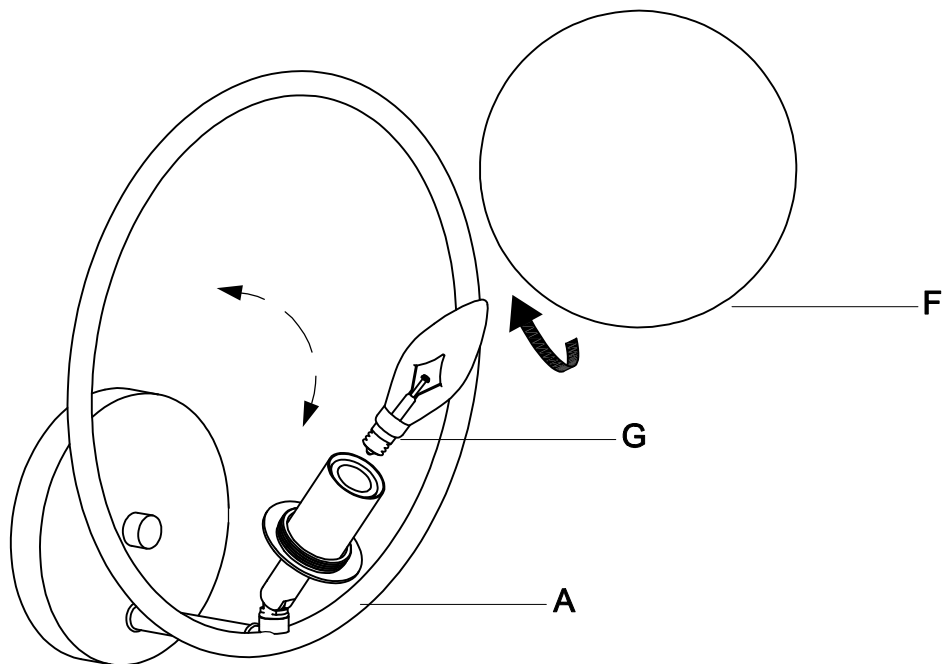

PRODUCT NAME: Revolution 1lt wall sconce
ITEM NUMBER: E12511

Please consult a qualified electrician for hanging fixture and wiring.

Light Source : 1X E12 Candelabra 60W (Not Included)

Made in China / Hecho en China / Fabrique en China

A	 <p>Fixture</p>	x1		
B	 <p>Crossbar</p>	x1		
C	 <p>Screw #8-32x1"</p>	x2		
D	 <p>Wire connector</p>	x3		
E	 <p>Finial</p>	x1		
F	 <p>Glass</p>	x2		

1.

2.

3.
