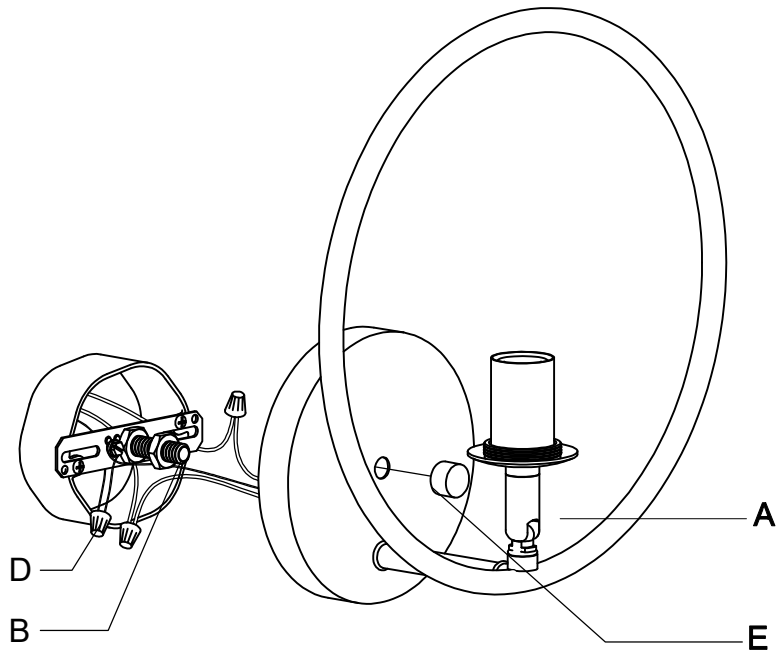

PRODUCT NAME: Revolution 1lt wall sconce
ITEM NUMBER: E12511

Please consult a qualified electrician for hanging fixture and wiring.

Light Source : 1X E12 Candelabra 60W (Not Included)

Made in China / Hecho en China / Fabrique en China

A	 <p>Fixture</p>	x1		
B	 <p>Crossbar</p>	x1		
C	 <p>Screw #8-32x1"</p>	x2		
D	 <p>Wire connector</p>	x3		
E	 <p>Finial</p>	x1		
F	 <p>Glass</p>	x2		

1.

2.

3.
