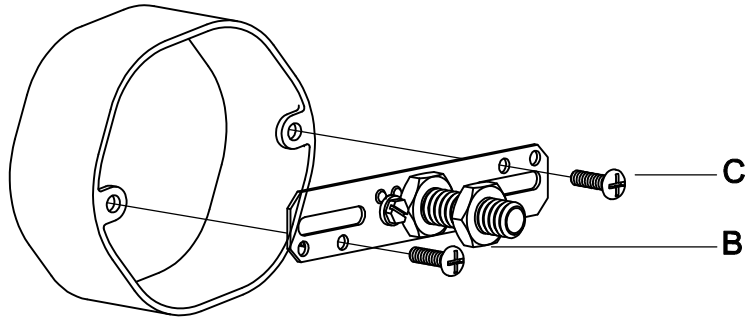

PRODUCT NAME: Revolution 1lt wall sconce
ITEM NUMBER: E12511

Please consult a qualified electrician for hanging fixture and wiring.

Light Source : 1X E12 Candelabra 60W (Not Included)

Made in China / Hecho en China / Fabrique en China

A	 <p>Fixture</p>	x1		
B	 <p>Crossbar</p>	x1		
C	 <p>Screw #8-32x1"</p>	x2		
D	 <p>Wire connector</p>	x3		
E	 <p>Finial</p>	x1		
F	 <p>Glass</p>	x2		

1.

2.

3.
