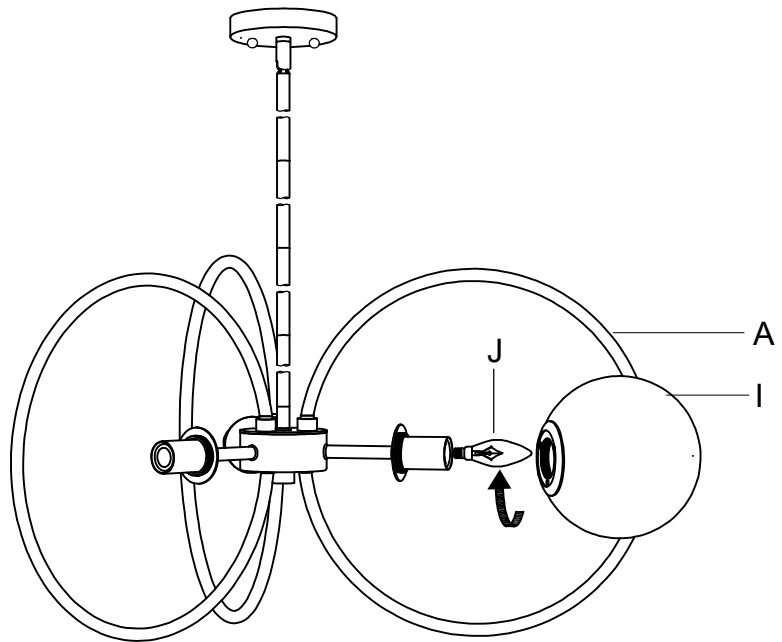

Contemporary
Lighting™

PRODUCT NAME: Revolution 3lt chandelier

ITEM NUMBER: E12513

Please consult a qualified electrician for hanging fixture and wiring.

Light Source : 3X E12 Candelabra 60W (Not Included)

Avant de commencer, assurez-vous qu le paquet contient les composants suivants:

<p>A</p>	 <p>Fixture</p>	<p>x1</p>	<p>H</p>	 <p>Wire connector</p>	<p>x3</p>
<p>B</p>	 <p>Crossbar</p>	<p>x1</p>	<p>I</p>	 <p>Glass</p>	<p>x3</p>
<p>C</p>	 <p>Screw #8-32x1"</p>	<p>x2</p>			
<p>D</p>	 <p>Canopy</p>	<p>x1</p>			
<p>E</p>	 <p>Finial</p>	<p>x2</p>			
<p>F</p>	 <p>STR04512PN-HE</p>	<p>x3</p>			
<p>G</p>	 <p>STR04506PN-HE</p>	<p>x1</p>			

1. Combine stem lengths to meet your desired mounting height

2.

3.
