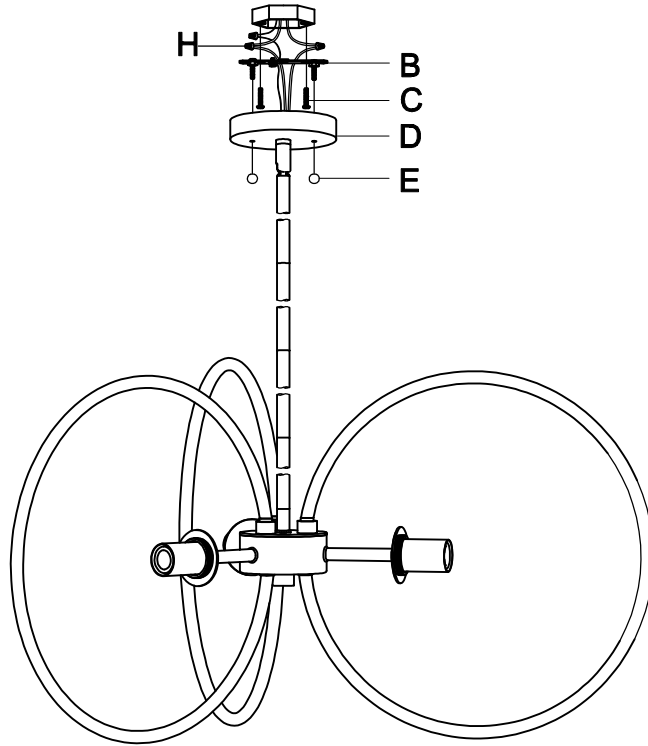

Contemporary
Lighting™

PRODUCT NAME: Revolution 3lt chandelier

ITEM NUMBER: E12513

Please consult a qualified electrician for hanging fixture and wiring.

Light Source : 3X E12 Candelabra 60W (Not Included)

Avant de commencer, assurez-vous qu le paquet contient les composants suivants:

<p>A</p>	 <p>Fixture</p>	<p>x1</p>	<p>H</p>	 <p>Wire connector</p>	<p>x3</p>
<p>B</p>	 <p>Crossbar</p>	<p>x1</p>	<p>I</p>	 <p>Glass</p>	<p>x3</p>
<p>C</p>	 <p>Screw #8-32x1"</p>	<p>x2</p>			
<p>D</p>	 <p>Canopy</p>	<p>x1</p>			
<p>E</p>	 <p>Finial</p>	<p>x2</p>			
<p>F</p>	 <p>STR04512PN-HE</p>	<p>x3</p>			
<p>G</p>	 <p>STR04506PN-HE</p>	<p>x1</p>			

1. Combine stem lengths to meet your desired mounting height

2.

3.
