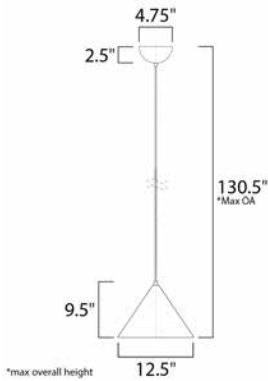

MEASUREMENTS

DIMENSION : 12.5" L x 12.5" W x 9.5" H
 MAX OAH : 130.5" OAH
 CANOPY : 4.75" W x 2.5" H x 4.75" L
 HANGING WEIGHT : 1.76 lb

LAMPING

INPUT VOLTAGE : 120V
 LUMENS : 2,100 Rated (1,330 Del.)
 BULB : 1 x 30W LED PCB Integrated , 30W Total
 BULB INCLUDED : (Integrated)
 DIMMABLE : Triac CL
 CRI : 80+ CRI
 COLOR_TEMP : 3000K

FINISHES OPTION

- Black
- Matte White

MATERIAL

Aluminum, Stainless Steel

RATINGS

cETLus
 Dry Location

ADDITIONAL

ADJUSTABLE
 SLOPE: 90
 RATED LIFE 50000 Hours
 OPERATING TEMPERATURE:
 -20°C (-4°F), 40°C (104°F)