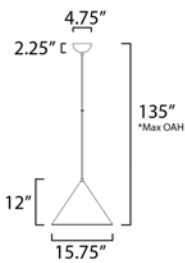

*max overall height

MEASUREMENTS

- DIMENSION : 15.75" L x 15.75" W x 11.25" H
- MAX OAH : 135" OAH
- CANOPY : 4.75" W x 2.25" H x 4.75" L
- HANGING WEIGHT : 4.65 lb

LAMPING

- INPUT VOLTAGE : 120V
- LUMENS : 2,660 Rated (1,600 Del.)
- BULB : 1 x 38W LED PCB Integrated , 38W Total
- BULB INCLUDED : (Integrated)
- DIMMABLE : Triac CL or ELV
- CRI : 90+ CRI
- COLOR_TEMP : 3000K