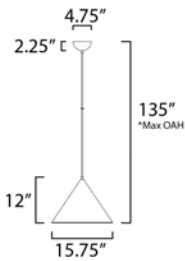

\*max overall height

**MEASUREMENTS**

- DIMENSION : 15.75" L x 15.75" W x 11.25" H
- MAX OAH : 136" OAH
- CANOPY : 4.75" W x 2.5" H x 4.75" L
- HANGING WEIGHT : 4.65 lb

**LAMPING**

- INPUT VOLTAGE : 120V
- LUMENS : 2,660 Rated (1,600 Del.)
- BULB : 1 x 38W LED PCB Integrated , 38W Total
- BULB INCLUDED : (Integrated)
- DIMMABLE : Triac CL or ELV
- CRI : 90+ CRI
- COLOR\_TEMP : 3000K