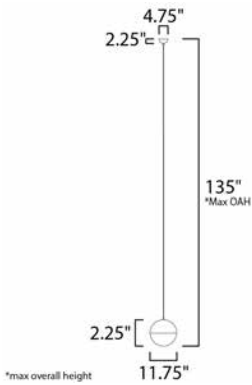

PRODUCT DESCRIPTION

Spun metal semi spheres finished in Satin Nickel, Metallic Gold or Matte Black, cap a Satin White glass shade. Installed into each fixture is an omni-directional LED bulb that evenly illuminates the glass while providing long life operation.

MEASUREMENTS

DIMENSION : 11.75" L x 11.75" W x 12.25" H
 MAX OAH : 135" OAH
 CANOPY : 4.75" W x 2.25" H x 4.75" L
 HANGING WEIGHT : 5.51 lb

LAMPING

INPUT VOLTAGE : 120V
 LUMENS : 840 Rated (830 Del.)
 BULB : 1 x 12W LED E26 Medium , 12W Total
 BULB INCLUDED : (Included)
 DIMMABLE : Triac CL
 CRI : 90+ CRI
 COLOR_TEMP : 3000K