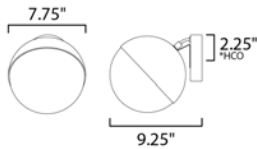

LAMPING

INPUT VOLTAGE : 120V
LUMENS : 630 Rated (580 Del.)
BULB : 1 x 9W LED E26 Medium , 9W Total
BULB INCLUDED : (Included)
DIMMABLE : Triac CL
CRI : 90+ CRI
COLOR_TEMP : 3000K
LIGHTING_DIRECTION : Down