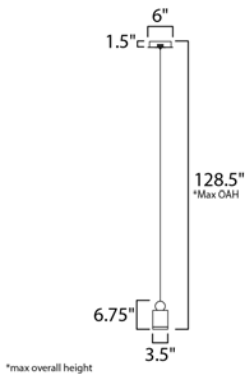

MEASUREMENTS

DIMENSION : 3.5" L x 3.5" W x 6.75" H
 MAX OAH : 128.5" OAH
 CANOPY : 6" W x 1.5" H x 6" L
 HANGING WEIGHT : 2.42 lb

LAMPING

INPUT VOLTAGE : 120V
 LUMENS : 350 Rated (240 Del.)
 BULB : 1 x 5W LED PCB Integrated , 5W Total
 BULB INCLUDED : (Integrated)
 DIMMABLE : Triac CL
 CRI : 80+ CRI
 COLOR_TEMP : 3000K