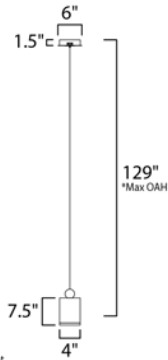

**PRODUCT DESCRIPTION**

These geometric pendants can be arranged at various heights to create both a sculptural and functional form. Housings of plated Gold in various shapes and sizes are topped with a round handle of Black and finished on the bottom with a Clear acrylic diffuser.

\*max overall height

**MEASUREMENTS**

- DIMENSION : 4" L x 4" W x 7.5" H
- MAX OAH : 129" OAH
- CANOPY : 6" W x 1.5" H x 6" L
- HANGING WEIGHT : 2.86 lb

**LAMPING**

- INPUT VOLTAGE : 120V
- LUMENS : 504 Rated (450 Del.)
- BULB : 1 x 7.2W LED PCB Integrated , 7W Total
- BULB INCLUDED : (Integrated)
- DIMMABLE : Triac CL
- CRI : 80+ CRI
- COLOR\_TEMP : 3000K