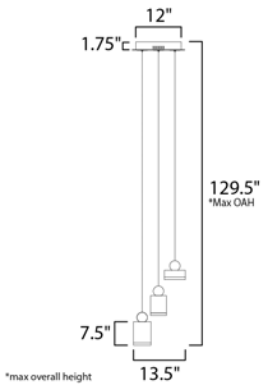

PRODUCT DESCRIPTION

These geometric pendants can be arranged at various heights to create both a sculptural and functional form. Housings of plated Gold in various shapes and sizes are topped with a round handle of Black and finished on the bottom with a Clear acrylic diffuser.

MEASUREMENTS

DIMENSION : 13.5" L x 13.5" W x 7.5" H
 MAX OAH : 129.5" OAH
 CANOPY : 12" W x 1.75" H x 12" L
 HANGING WEIGHT : 7.7 lb

LAMPING

INPUT VOLTAGE : 120V
 LUMENS : 1,358 Rated (1,200 Del.)
 BULB : 3 x 19.4W LED PCB Integrated , 19W Total
 BULB INCLUDED : (Integrated)
 DIMMABLE : Triac CL
 CRI : 80+ CRI
 COLOR_TEMP : 3000K