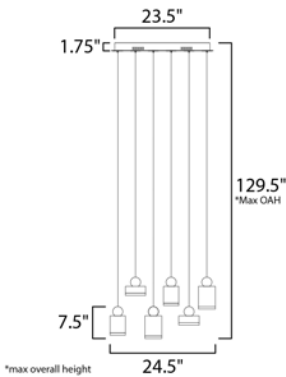

PRODUCT DESCRIPTION

These geometric pendants can be arranged at various heights to create both a sculptural and functional form. Housings of plated Gold in various shapes and sizes are topped with a round handle of Black and finished on the bottom with a Clear acrylic diffuser.

MEASUREMENTS

DIMENSION : 9.5" L x 24.5" W x 7.5" H
 MAX OAH : 129.5" OAH
 CANOPY : 9.5" W x 1.75" H x 23.5" L
 HANGING WEIGHT : 14.96 lb

LAMPING

INPUT VOLTAGE : 120V
 LUMENS : 2,716 Rated (1,200 Del.)
 BULB : 6 x 38.8W LED PCB Integrated , 39W Total
 BULB INCLUDED : (Integrated)
 DIMMABLE : Triac CL
 CRI : 80+ CRI
 COLOR_TEMP : 3000K