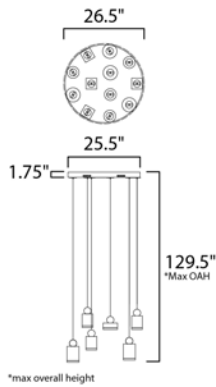

**PRODUCT DESCRIPTION**

These geometric pendants can be arranged at various heights to create both a sculptural and functional form. Housings of plated Gold in various shapes and sizes are topped with a round handle of Black and finished on the bottom with a Clear acrylic diffuser.

**MEASUREMENTS**

- DIMENSION : 26.5" L x 26.5" W x 7.5" H
- MAX OAH : 129.5" OAH
- CANOPY : 25.5" W x 1.75" H x 25.5" L
- HANGING WEIGHT : 31.9 lb

**LAMPING**

- INPUT VOLTAGE : 120V
- LUMENS : 5,432 Rated (3,980 Del.)
- BULB : 12 x 77.6W LED PCB Integrated , 78W Total
- BULB INCLUDED : (Integrated)
- DIMMABLE : Triac CL
- CRI : 80+ CRI
- COLOR\_TEMP : 3000K