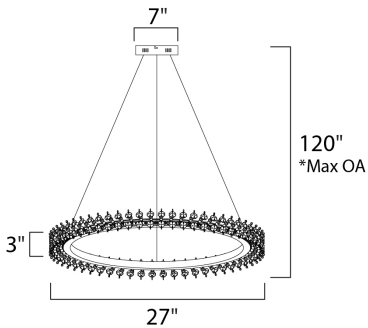

**PRODUCT DESCRIPTION**

Rings of Polished Chrome are fitted with an array of Beveled Crystal accents that come to life when illuminated by LED strips. The rings can be adjusted to create a spectacular display, sure to bring compliments to sense of style and taste.

\*max overall height

**MEASUREMENTS**

- DIMENSION : 34" L x 34" W x 3" H
- MAX OAH : 120" OAH
- CANOPY : 7" W x 1.5" H x 7" L
- HANGING WEIGHT : 10.34 lb

**LAMPING**

- LUMENS : 2,100 Rated
- BULB : 1 x 30W LED PCB Integrated , 30W Total
- BULB INCLUDED : (Integrated)
- DIMMABLE : Triac CL
- CRI : 90+ CRI
- COLOR\_TEMP : 4000K