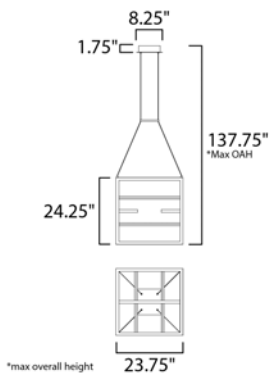

MEASUREMENTS

DIMENSION : 23.75" L x 23.75" W x 24.25" H
 MAX OAH : 137.75" OAH
 CANOPY : 8.25" W x 1.75" H x 8.25" L
 HANGING WEIGHT : 17.2 lb

LAMPING

INPUT VOLTAGE : 120V
 LUMENS : 3,570 Rated (2,130 Del.)
 BULB : 4 x 51W LED PCB Integrated , 51W Total
 BULB INCLUDED : (Integrated)
 DIMMABLE : Triac CL
 CRI : 90+ CRI
 COLOR_TEMP : 3000K