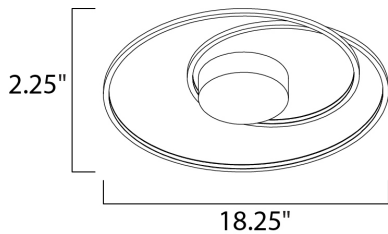

PRODUCT DESCRIPTION

This playful design of continuous channel finished in Matte Silver, spiral from the canopy to create unique lighting sculptures. LED mounted inside the channel provides ample illumination with an indirect effect.

MEASUREMENTS

DIMENSION : 18" L x 18" W x 2.75" H
 CANOPY : 8" W x 2" H x 8" L
 HANGING WEIGHT : 4 lb

LAMPING

INPUT VOLTAGE : 120V
 LUMENS : 3,710 Rated (3,200 Del.)
 BULB : 1 x 53W LED PCB Integrated , 53W Total
 BULB INCLUDED : (Integrated)
 DIMMABLE : ELV or Triac
 CRI : 80 CRI
 COLOR_TEMP : 3000K