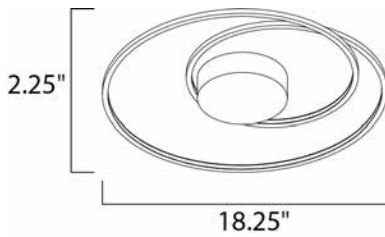

PRODUCT DESCRIPTION

This playful design of continuous channel finished in Matte Silver, spiral from the canopy to create unique lighting sculptures. LED mounted inside the channel provides ample illumination with an indirect effect.

MEASUREMENTS

DIMENSION : 18.25" L x 18.25" W x 2.25" H
 CANOPY : 6" W x 2.25" H x 6" L
 HANGING WEIGHT : 4 lb

LAMPING

INPUT VOLTAGE : 120V
 LUMENS : 2,310 Rated (1,275 Del.)
 BULB : 1 x 33W LED PCB Integrated , 33W Total
 BULB INCLUDED : (Integrated)
 DIMMABLE : Triac CL
 CRI : 80+ CRI
 COLOR_TEMP : 3000K