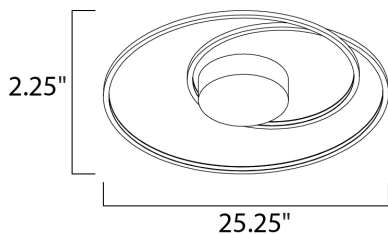

PRODUCT DESCRIPTION

This playful design of continuous channel finished in Matte Silver, spiral from the canopy to create unique lighting sculptures. LED mounted inside the channel provides ample illumination with an indirect effect.

MEASUREMENTS

DIMENSION : 24.5" L x 24.5" W x 2.75" H
 CANOPY : 8" W x 2" H x 8" L
 HANGING WEIGHT : 5.5 lb

LAMPING

INPUT VOLTAGE : 120V
 LUMENS : 5,250 Rated (4,500 Del.)
 BULB : 1 x 75W LED PCB Integrated , 75W Total
 BULB INCLUDED : (Integrated)
 DIMMABLE : ELV or Triac
 CRI : 80 CRI
 COLOR_TEMP : 3000K