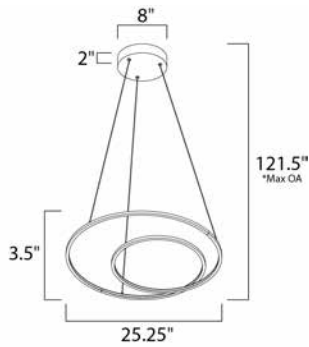

**PRODUCT DESCRIPTION**

This playful design of continuous channel finished in Matte Silver, spiral from the canopy to create unique lighting sculptures. LED mounted inside the channel provides ample illumination with an indirect effect.

\*max overall height of fixture

**MEASUREMENTS**

- DIMENSION : 25.25" L x 25.25" W x 3.5" H
- MAX OAH : 121.5" OAH
- CANOPY : 8" W x 2" H x 8" L
- HANGING WEIGHT : 5.7 lb

**LAMPING**

- INPUT VOLTAGE : 120V
- LUMENS : 3,850 Rated (2,170 Del.)
- BULB : 1 x 55W LED PCB Integrated , 55W Total
- BULB INCLUDED : (Integrated)
- DIMMABLE : Triac CL
- CRI : 80+ CRI
- COLOR\_TEMP : 3000K