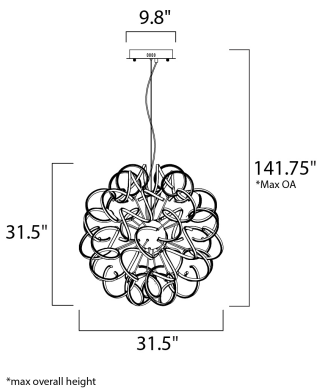

PRODUCT DESCRIPTION

This contemporary collection features a cork screw configuration of Polished Chrome metal surrounding bands of 3000K LED. This eclectic approach to lighting design is sure to please those looking for a unique source of light.

MEASUREMENTS

- DIMENSION : 31.5" L x 31.5" W x 31.5" H
- MAX OAH : 141.75" OAH
- CANOPY : 10" W x 2" H x 10" L
- HANGING WEIGHT : 20.3 lb

LAMPING

- LUMENS : 9,660 Rated (7,300 Del.)
- BULB : 12 x 138W LED PCB Integrated , 138W Total
- BULB INCLUDED : (Integrated)
- DIMMABLE : Triac CL
- CRI : 80+ CRI
- COLOR_TEMP : 3000K