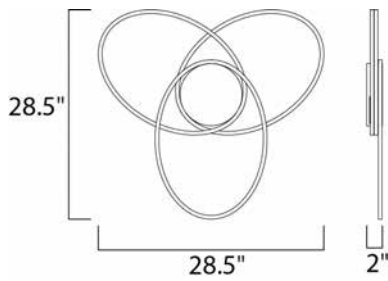

PRODUCT DESCRIPTION

Intersecting band create interesting and unique forms finished in Matte White. High power LED makes these designs as functional as they are decorative.

MEASUREMENTS

DIMENSION : 28.5" L x 31.5" W x 2" H
 CANOPY : 8" W x 2" H x 8" L
 HANGING WEIGHT : 7.9 lb

LAMPING

INPUT VOLTAGE : 120V
 LUMENS : 4,760 Rated (2,670 Del.)
 BULB : 1 x 68W LED PCB Integrated , 68W Total
 BULB INCLUDED : (Integrated)
 DIMMABLE : Triac CL
 CRI : 80+ CRI
 COLOR_TEMP : 3000K

FINISHES OPTION