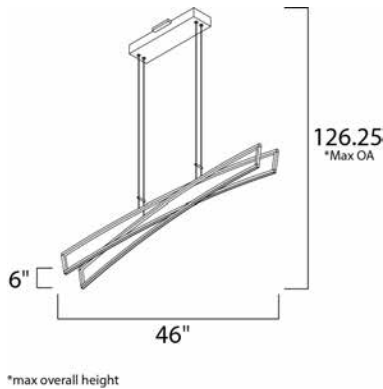

PRODUCT DESCRIPTION

Intersecting band create interesting and unique forms finished in Matte White. High power LED makes these designs as functional as they are decorative.

MEASUREMENTS

DIMENSION : 46" L x 5" W x 6" H
 MAX OAH : 126.25" OAH
 CANOPY : 4" W x 2.25" H x 15" L
 HANGING WEIGHT : 6.62 lb