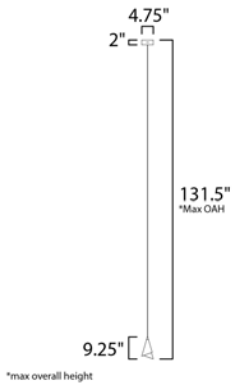

PRODUCT DESCRIPTION

This unique collection features pendants constructed of two separate pieces inserted into each other. The Matte Black outer shade is bevel cut in an opposing direction of the inner Metallic Gold shade. The inner shade can rotate to give a different look and a frosted glass pane softly diffuses the recessed LED source.

MEASUREMENTS

DIMENSION : 4.75" L x 4.75" W x 9.25" H
 MAX OAH : 131.25" OAH
 CANOPY : 4.75" W x 2" H x 4.75" L
 HANGING WEIGHT : 1.76 lb

LAMPING

INPUT VOLTAGE : 120V
 LUMENS : 504 Rated (330 Del.)
 BULB : 1 x 7.2W LED PCB Integrated , 7W Total
 BULB INCLUDED : (Integrated)
 DIMMABLE : Triac CL
 CRI : 80+ CRI
 COLOR_TEMP : 3000K