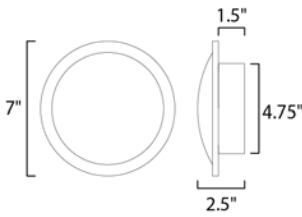

**MEASUREMENTS**

DIMENSION : 7" W x 7" H x 2.5" Ext  
 MAX OAH : 4.75" W x 4.75" H  
 CANOPY : 4.75" W x 1.5" H x 4.75" L  
 HANGING WEIGHT : 1.76 lb

**LAMPING**

INPUT VOLTAGE : 120V  
 LUMENS : 560 Rated (400 Del.)  
 BULB : 1 x 8W LED PCB Integrated , 8W Total  
 BULB INCLUDED : (Integrated)  
 DIMMABLE : Triac CL  
 CRI : 80+ CRI  
 COLOR\_TEMP : 3000K  
 LIGHTING\_DIRECTION : Indirect