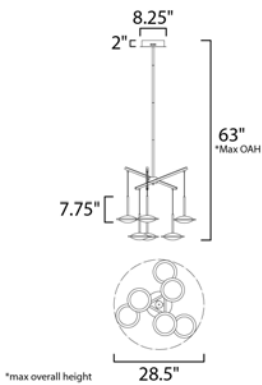

**MEASUREMENTS**

- DIMENSION : 28.5" L x 28.5" W x 7.75" H
- MAX OAH : 63" OAH
- CANOPY : 8.25" W x 2" H x 8.25" L
- HANGING WEIGHT : 12.76 lb

**LAMPING**

- INPUT VOLTAGE : 120V
- LUMENS : 3,500 Rated (2,670 Del.)
- BULB : 6 x 8W LED PCB Integrated , 53W Total
- BULB INCLUDED : (Integrated)
- DIMMABLE : Triac CL
- CRI : 80+ CRI
- COLOR\_TEMP : 3000K