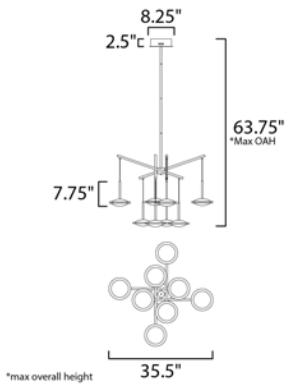

MEASUREMENTS

- DIMENSION : 35.5" L x 35.5" W x 7.75" H
- MAX OAH : 63.75" OAH
- CANOPY : 8.25" W x 2.5" H x 8.25" L
- HANGING WEIGHT : 17.16 lb

LAMPING

- INPUT VOLTAGE : 120V
- LUMENS : 5,000 Rated (3,730 Del.)
- BULB : 8 x 8W LED PCB Integrated , 74W Total
- BULB INCLUDED : (Integrated)
- DIMMABLE : Triac CL
- CRI : 80+ CRI
- COLOR_TEMP : 3000K