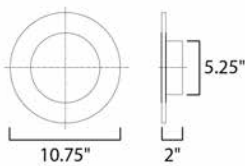

**MEASUREMENTS**

DIMENSION : 10.75" W x 10.75" H x 2" Ext  
 BACK PLATE : 5.25" W x 5.25" H x 2" HCO  
 CANOPY : 5.25" W x 1.5" H x 5.25" L  
 HANGING WEIGHT : 2.2 lb

**LAMPING**

INPUT VOLTAGE : 120V  
 LUMENS : 840 Rated (720 Del.)  
 BULB : 1 x 12W LED PCB Integrated , 12W Total  
 BULB INCLUDED : (Integrated)  
 DIMMABLE : Triac CL  
 CRI : 80 CRI  
 COLOR\_TEMP : 3000K  
 LIGHTING\_DIRECTION : Indirect