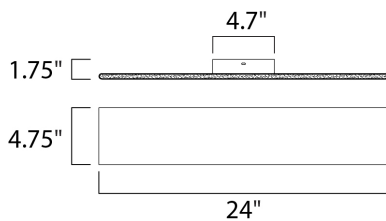

PRODUCT DESCRIPTION

A thin, half-inch aluminum blade now in your choice of Metallic Bronze or Brushed Aluminum incorporates a threadlike LED board recessed into the bottom. The result is a unique effect of light appearing on the surface below without a clear indication from where it is generated.

MEASUREMENTS

DIMENSION	: 24" W x 4.75" H x 1.75" Ext
BACK PLATE	: 2.4" HCO
CANOPY	: 4.7" W x 1.5" H x 4.7" L
HANGING WEIGHT	: 2.02 lb

LAMPING

LUMENS	: 1,960 Rated (1,360 Del.)
BULB	: 2 x 14W LED PCB Integrated , 28W Total
BULB INCLUDED	: (Integrated)
DIMMABLE	: Triac CL
CRI	: 80+ CRI
COLOR_TEMP	: 3000K