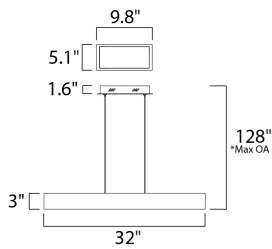

MEASUREMENTS

- DIMENSION : 32" L x 0.5" W x 3" H
- MAX OAH : 128" OAH
- CANOPY : 9.8" W x 1.6" H x 9.8" L
- HANGING WEIGHT : 2.49 lb

LAMPING

- LUMENS : 1,330 Rated
- BULB : 1 x 19W LED PCB Integrated , 19W Total
- BULB INCLUDED : (Integrated)
- DIMMABLE : Triac CL
- CRI : 80+ CRI
- COLOR_TEMP : 3000K