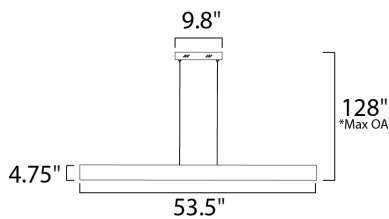

PRODUCT DESCRIPTION

A thin, half-inch aluminum blade now in your choice of Metallic Bronze or Brushed Aluminum incorporates a threadlike LED board recessed into the bottom. The result is a unique effect of light appearing on the surface below without a clear indication from where it is generated.

*max overall height

MEASUREMENTS

DIMENSION : 53.5" L x 0.5" W x 3" H
 MAX OAH : 128" OAH
 CANOPY : 9.8" W x 1.6" H x 9.8" L
 HANGING WEIGHT : 3.9 lb

LAMPING

LUMENS : 2,240 Rated
 BULB : 1 x 32W LED PCB Integrated , 32W Total
 BULB INCLUDED : (Integrated)
 DIMMABLE : Triac CL
 CRI : 80+ CRI
 COLOR_TEMP : 3000K