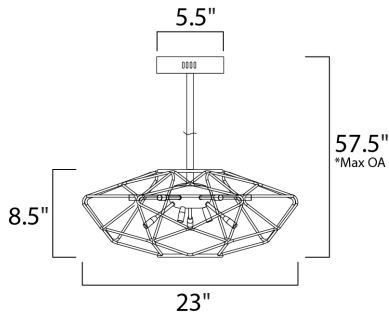

**PRODUCT DESCRIPTION**

Geometric wire frames of Black surround a Polished Chrome cluster of G4 LED bulbs which sparkle like and exploding star. Available in multiple sizes all competitively priced.

\*max overall height

**MEASUREMENTS**

DIMENSION : 23" L x 23" W x 8.5" H  
 MAX OAH : 57.5" OAH  
 CANOPY : 5.5" W x 2" H x 5.5" L  
 HANGING WEIGHT : 5.28 lb

**LAMPING**

INPUT VOLTAGE : 120V  
 LUMENS : 1,320 Rated (1,190 Del.)  
 BULB : 12 x 1.2W LED 12V G4 , 14W Total  
 BULB INCLUDED : (Included)  
 DIMMABLE : Electronic Low Voltage (ELV)  
 CRI : 80+ CRI  
 COLOR\_TEMP : 3000K

**FINISHES OPTION**

 Black / Polished Chrome

**MATERIAL**

Steel

**RATINGS**

cETLus  
 Dry Location

**ADDITIONAL**

ADJUSTABLE  
 OPERATING TEMPERATURE:  
 -20°C (-4°F), 40°C (104°F)