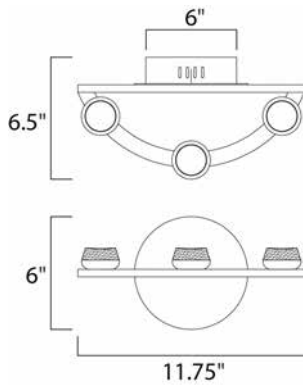

MEASUREMENTS

DIMENSION : 11.75" W x 6" H x 6.5" Ext
 BACK PLATE : 6" W x 6" H x 3" HCO
 HANGING WEIGHT : 2.2 lb

LAMPING

INPUT VOLTAGE : 120V
 LUMENS : 504 Rated (270 Del.)
 BULB : 3 x 2.4W LED PCB Integrated , 7W Total
 BULB INCLUDED : (Integrated)
 DIMMABLE : Triac CL
 CRI : 80+ CRI
 COLOR_TEMP : 3000K
 LIGHTING_DIRECTION : Up/Down