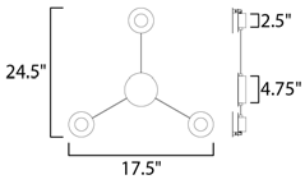

PRODUCT DESCRIPTION

A creative way to add light to any room, this collection can be arranged into many configurations. Simply install the main canopy and position the Moons to your desired location within 3 feet from the center. Each Moon is finished in White on the backside and Black on the face. The face can move from side to side as well in an outward direction.

MEASUREMENTS

DIMENSION : 29" W x 29" H x 2.5" Ext
 MAX OAH : 4.75" W x 4.75" H
 HANGING WEIGHT : 3.08 lb

LAMPING

INPUT VOLTAGE : 120V
 LUMENS : 720 Rated (540 Del.)
 BULB : 3 x 2.4W LED PCB Integrated , 7W Total
 BULB INCLUDED : (Integrated)
 DIMMABLE : Triac CL
 CRI : 80+ CRI
 COLOR_TEMP : 3000K
 LIGHTING_DIRECTION : Indirect